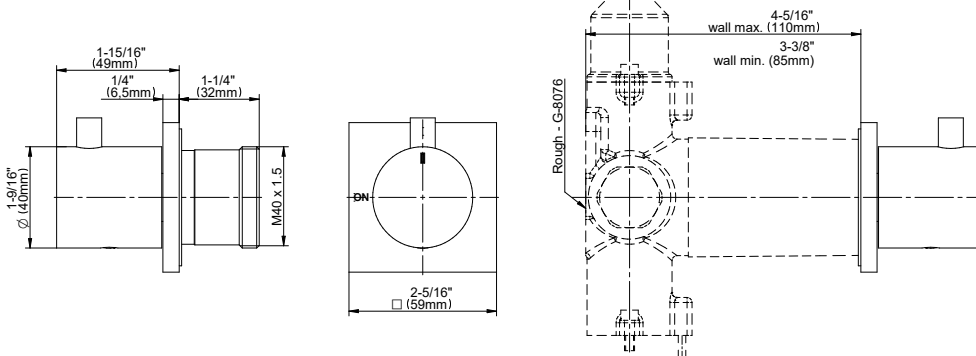

G-8098-RH1-**-T

Square M-Series Stop/Volume Control Valve Trim with Handle

Product Features

- Single metal handle
- Decorative trim plate
- To complete package, you must order G-8076 stop/volume control valve with pass-through or G-8077 stop/volume control valve

Warranty

- Limited lifetime warranty

For complete warranty information go to www.graff-designs.com/en-nam/warranty

Available Finishes

- Polished Chrome
  G-8098-RH1-PC-T
- Polished Nickel
  G-8098-RH1-PN-T
- Brushed Nickel
  G-8098-RH1-BNi-T
- Matte Black*
  G-8098-RH1-MBK-T*
- Architectural Black*
  G-8098-RH1-BK-T*
- Architectural White*
  G-8098-RH1-WT-T*
- Steelnox (Satin Nickel)*
  G-8098-RH1-SN-T*
- Olive Brass*
  G-8098-RH1-OB-T*
- Gunmetal*
  G-8098-RH1-GM-T*
- OR'osa PVD*
  G-8098-RH1-RG-T*
- Brushed OR'osa PVD*
  G-8098-RH1-BRG-T*
- Onyx PVD*
  G-8098-RH1-OX-T*
- Brushed Onyx PVD*
  G-8098-RH1-BOX-T*
- Polished Brass PVD*
  G-8098-RH1-PB-T*
- Brushed Brass PVD*
  G-8098-RH1-OBX-T*
- 24K Brushed Gold*
  G-8098-RH1-BAU-T*
- 24K Gold*
  G-8098-RH1-AU-T*

* Special order finish- call for availability