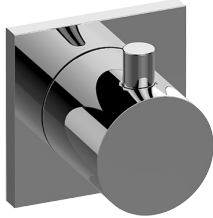

## Square M-Series Stop/Volume Control Valve Trim with Handle

### Product Features

- Single metal handle
- Decorative trim plate
- To complete package, you must order G-8076 stop/volume control valve with pass-through or G-8077 stop/volume control valve