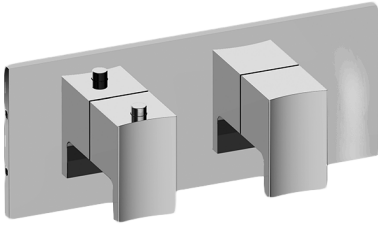

G-8048H-LM36E0-T

Sade Collection

M-Series Valve Horizontal Trim with Two Handles

GRAFF®

Product Features

- Two metal handles
- Decorative trim plate
- Use with M-Series rough valves

Code Compliance

- ADA

Available Finishes

- Polished Chrome
G-8048H-LM36E0-PC-T
- Polished Nickel
G-8048H-LM36E0-PN-T
- Matte Black*
G-8048H-LM36E0-MBK-T*
- Architectural Black*
G-8048H-LM36E0-BK-T*
- Architectural White*
G-8048H-LM36E0-WT-T*
- Steelnox
G-8048H-LM36E0-SN-T
- Olive Bronze*
G-8048H-LM36E0-OB-T*
- Gold*
G-8048H-LM36E0-AU-T*
- Brushed Gold*
G-8048H-LM36E0-BAU-T*