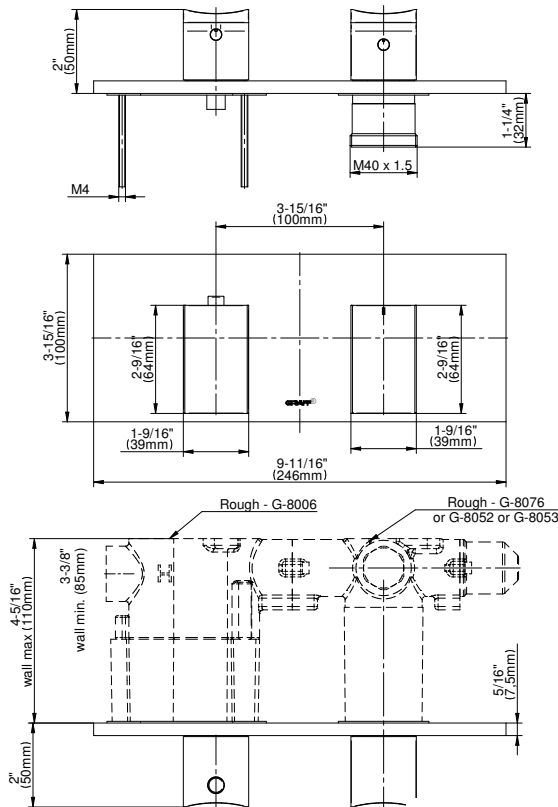

Warranty

- Limited lifetime warranty

For complete warranty information go to <https://www.graff-designs.com/en/info/faqs>

The measurements shown are for reference only. Products and specifications shown are subject to change without notice. Revised 2/2019

www.graff-designs.com | phone: 800-954-4723