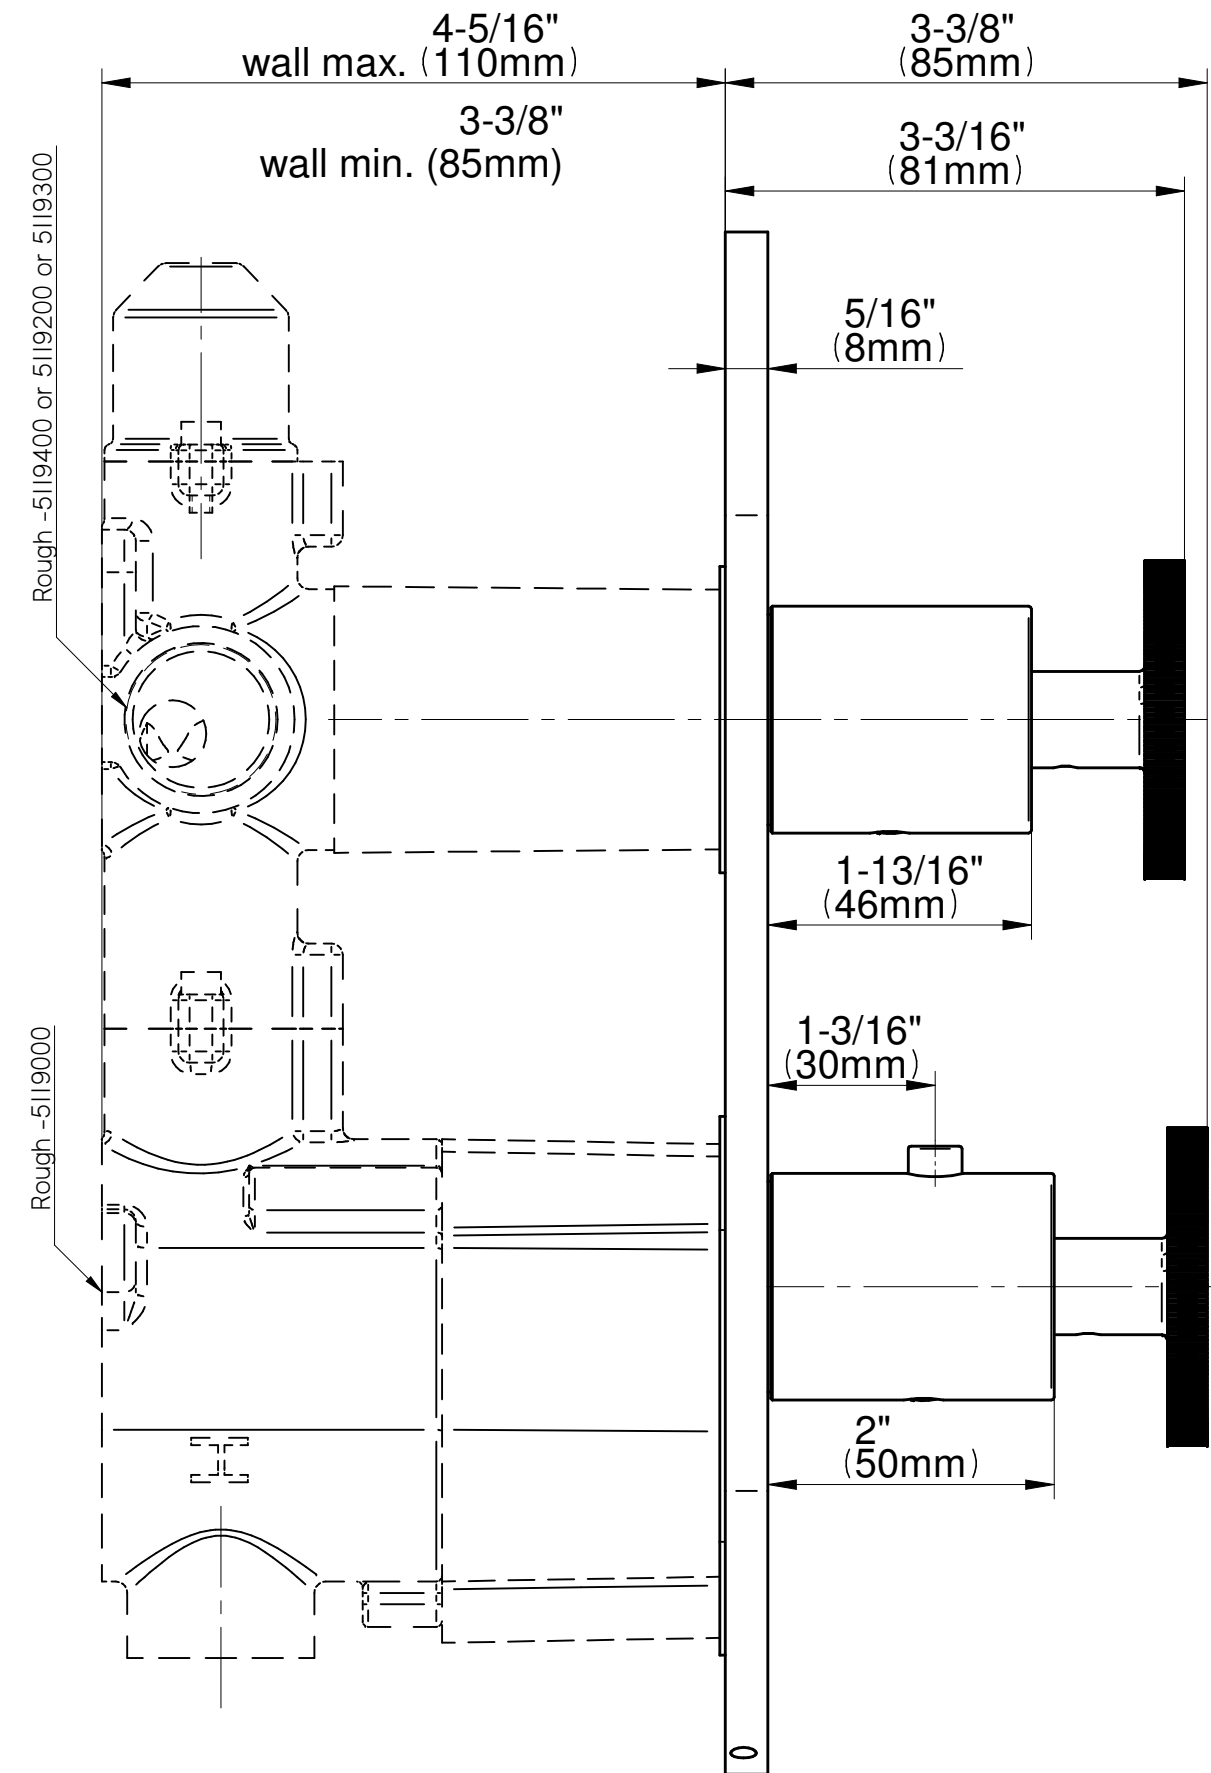

# G-8047-C19E0

## HARLEY Series

**GRAFF®**  
CUTTING EDGE DESIGN