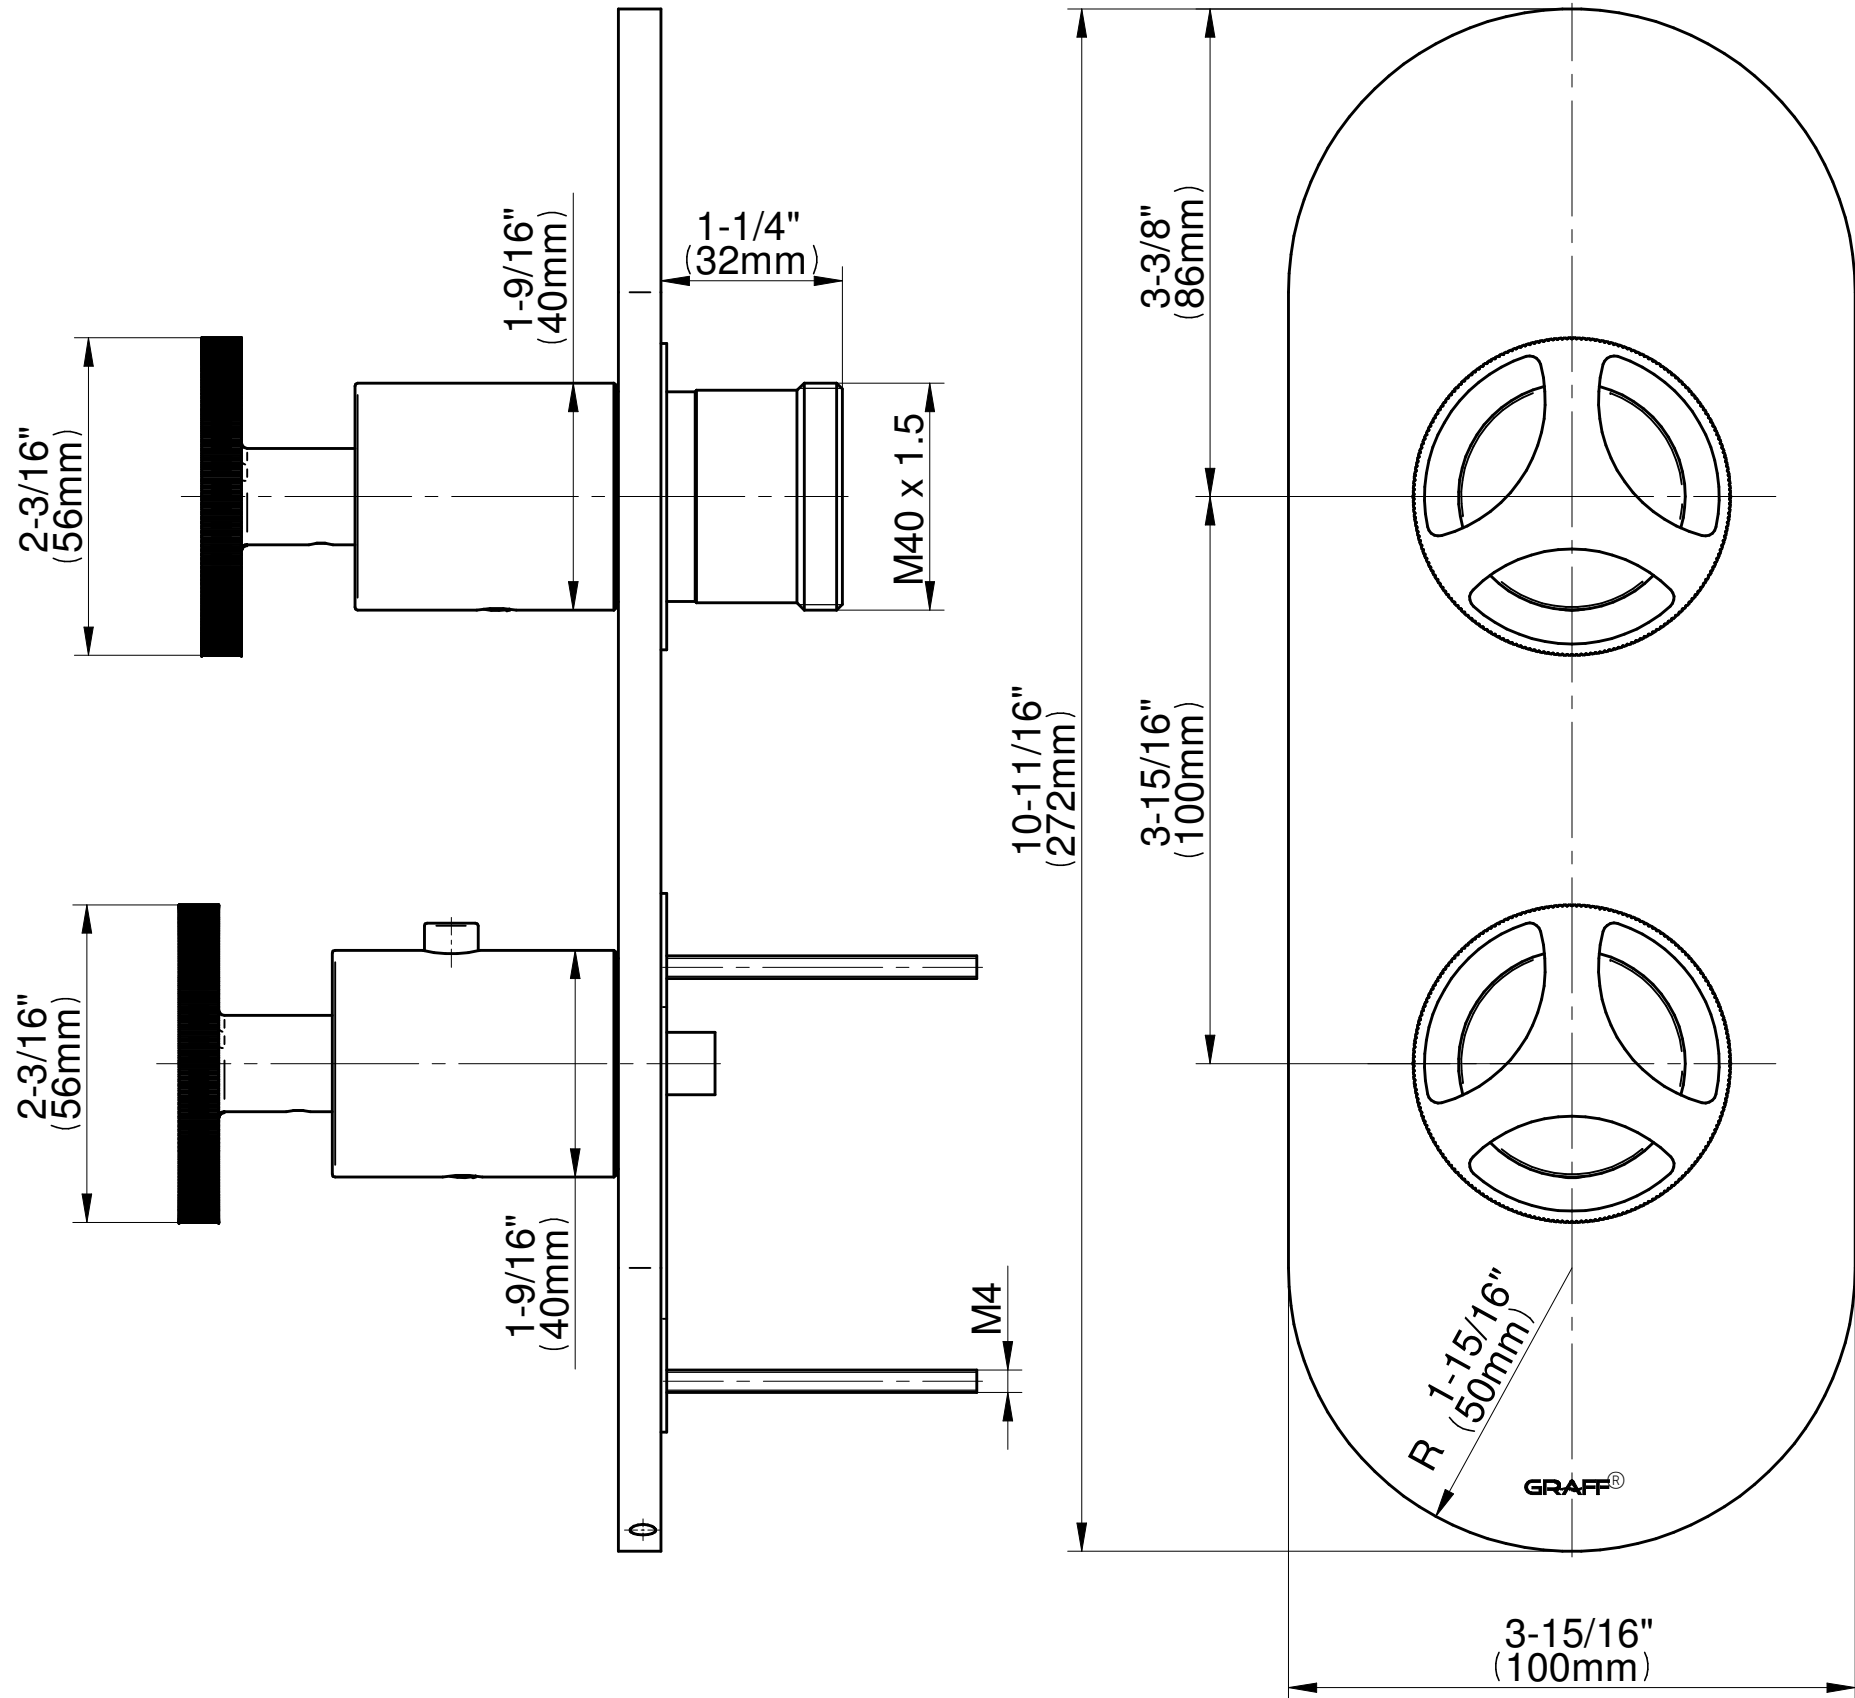

# G-8047-C19E0

## HARLEY Series

**GRAFF®**  
CUTTING EDGE DESIGN