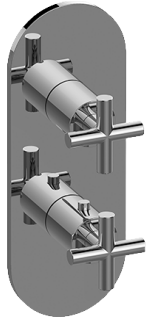

G-8047-C17E0-T

Round M-Series Valve Trim with Two Handles

Product Features

- Two metal handles
- Decorative trim plate
- To complete package, you must order rough valves

Code Compliance

- ADA

Available Finishes

- Polished Chrome
G-8047-C17E0-PC-T
- Polished Nickel
G-8047-C17E0-PN-T
- Unfinished Brass*
G-8047-C17E0-UB-T*
- Unfinished Brushed Brass*
G-8047-C17E0-UBB-T*
- Matte Black*
G-8047-C17E0-MBK-T*
- Architectural Black*
G-8047-C17E0-BK-T*
- Architectural White*
G-8047-C17E0-WT-T*
- Steelnox Satin Nickel
G-8047-C17E0-SN-T
- Olive Bronze*
G-8047-C17E0-OB-T*
- Gunmetal*
G-8047-C17E0-GM-T*
- OR'osa PVD*
G-8047-C17E0-RG-T*
- Onyx PVD*
G-8047-C17E0-OX-T*
- Polished Brass PVD*
G-8047-C17E0-PB-T*
- Brushed Brass PVD*
G-8047-C17E0-BB-T*
- 24K Gold*
G-8047-C17E0-AU-T*
- 24K Brushed Gold*
G-8047-C17E0-BAU-T*