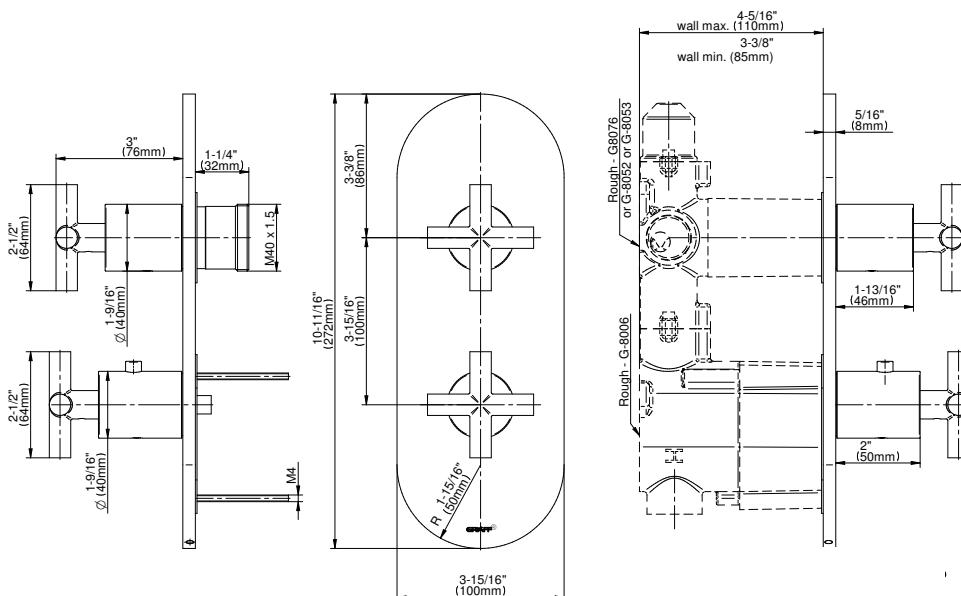

G-8047-C17E0-T

Round M-Series Valve Trim with Two Handles

Product Features

- Two metal handles
- Decorative trim plate
- To complete package, you must order rough valves

Code Compliance

- ADA

Available Finishes

- Polished Chrome
  G-8047-C17E0-PC-T
- Polished Nickel
  G-8047-C17E0-PN-T
- Unfinished Brass*
  G-8047-C17E0-UB-T*
- Unfinished Brushed Brass*
  G-8047-C17E0-UBB-T*
- Matte Black*
  G-8047-C17E0-MBK-T*
- Architectural Black*
  G-8047-C17E0-BK-T*
- Architectural White*
  G-8047-C17E0-WT-T*
- Steelnox Satin Nickel
  G-8047-C17E0-SN-T
- Olive Bronze*
  G-8047-C17E0-OB-T*
- Gunmetal*
  G-8047-C17E0-GM-T*
- OR'osa PVD*
  G-8047-C17E0-RG-T*
- Onyx PVD*
  G-8047-C17E0-OX-T*
- Polished Brass PVD*
  G-8047-C17E0-PB-T*
- Brushed Brass PVD*
  G-8047-C17E0-BB-T*
- 24K Gold*
  G-8047-C17E0-AU-T*
- 24K Brushed Gold*
  G-8047-C17E0-BAU-T*

* Special order finish- call for availability

Warranty

- Limited lifetime warranty

For complete warranty information go to <https://www.graff-designs.com/en/info/faqs>