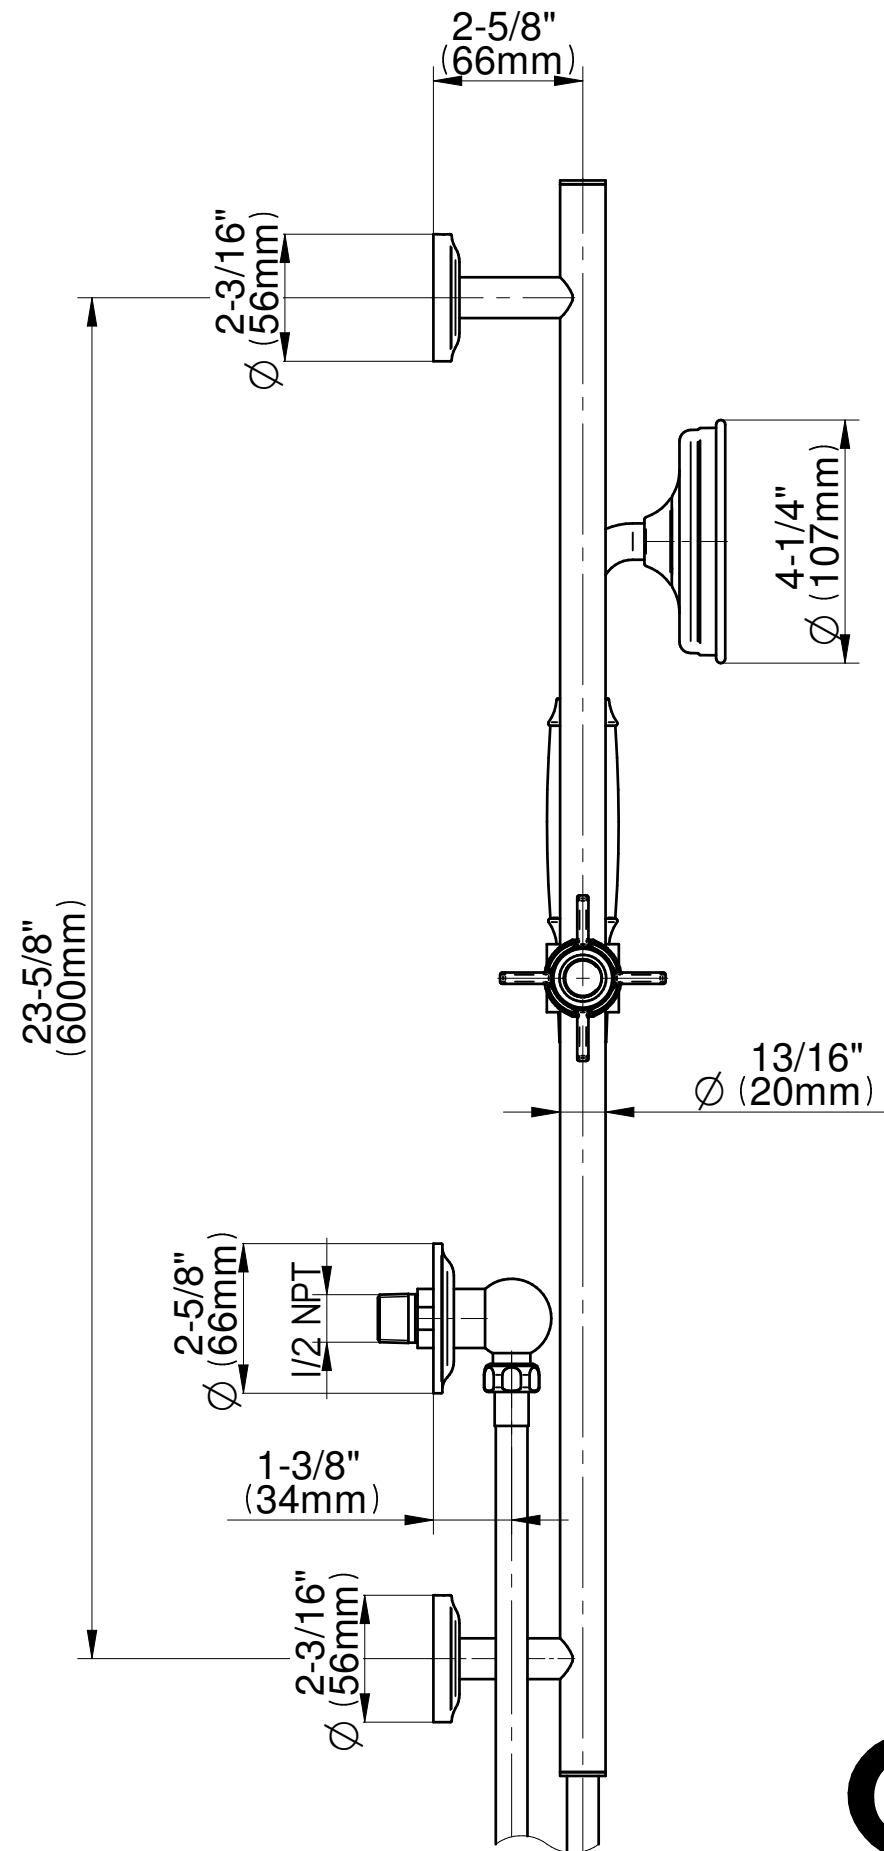

G-8666-C16SB

CAMDEN Series

GRAFF[®]
CUTTING EDGE DESIGN