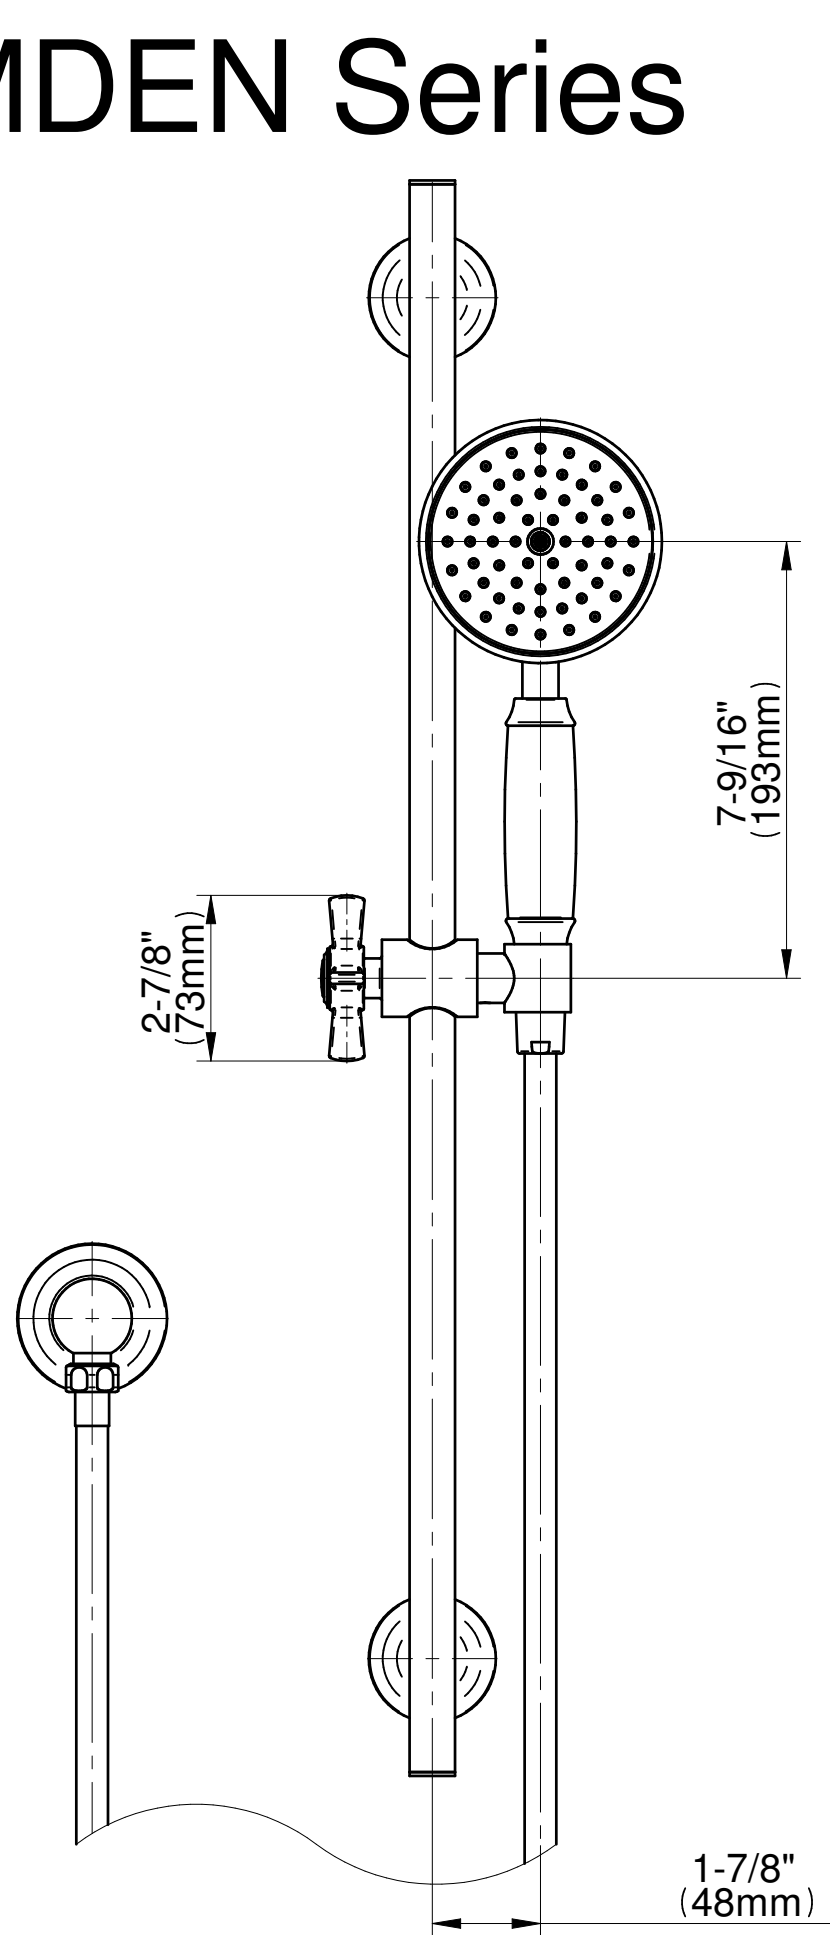

G-8666-C16SB

CAMDEN Series

GRAFF[®]
CUTTING EDGE DESIGN