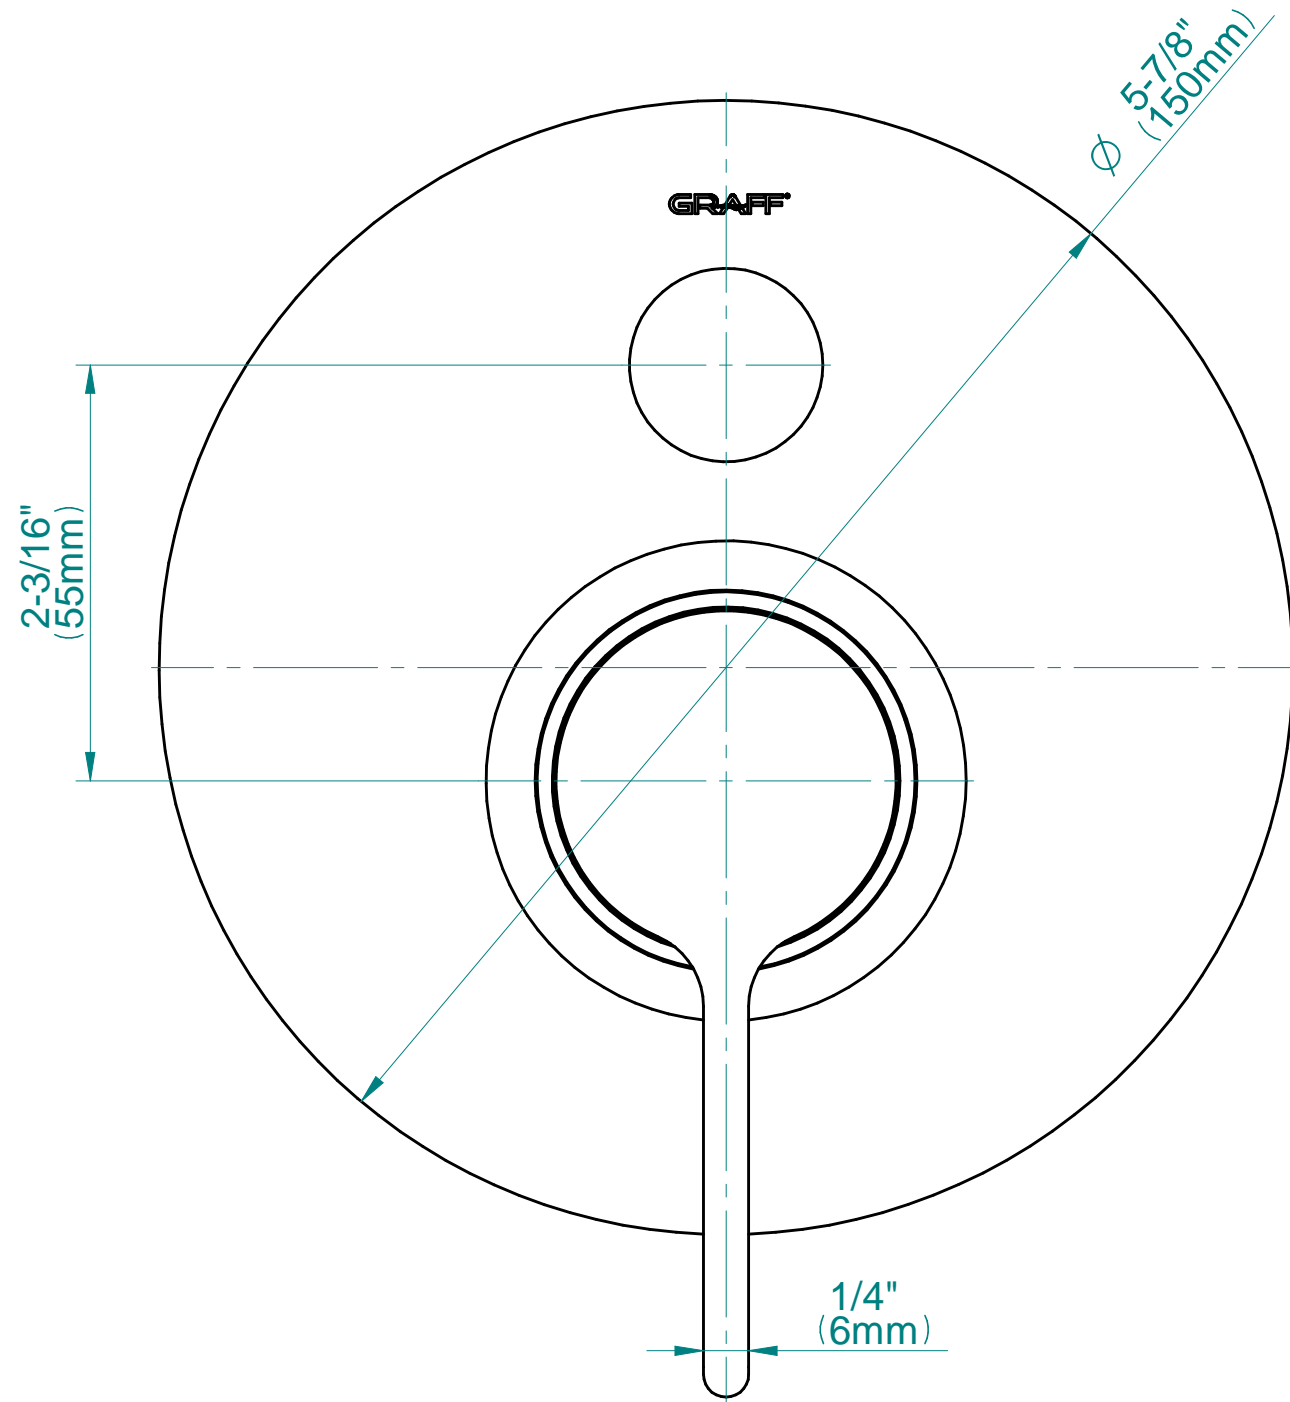

G-7080-LM46S

TERRA Series

Wall min 1-7/16" (37mm)
Wall max 2-1/4" (57 mm)