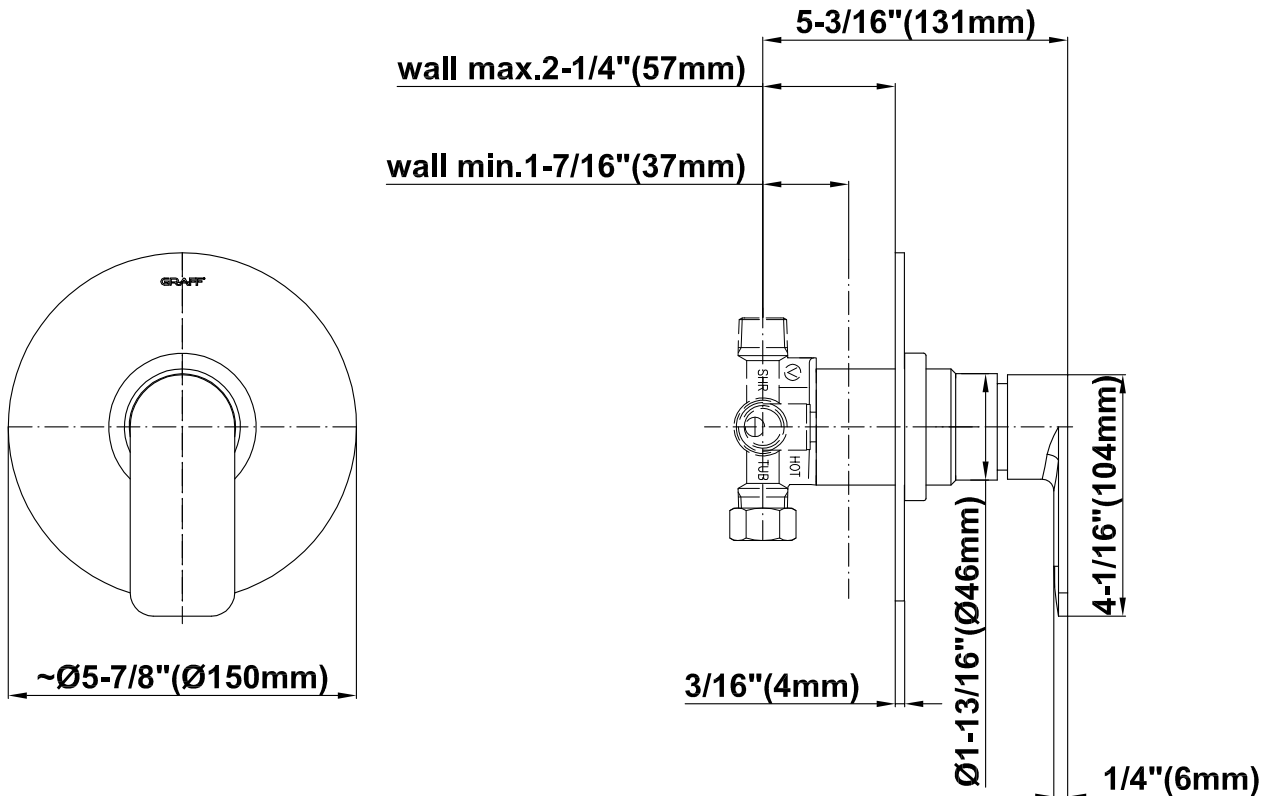

The measurements shown are for reference only. Products and specifications shown are subject to change without notice. Revised 07/2012.

www.graff-faucets.com | phone: 800-959-4723