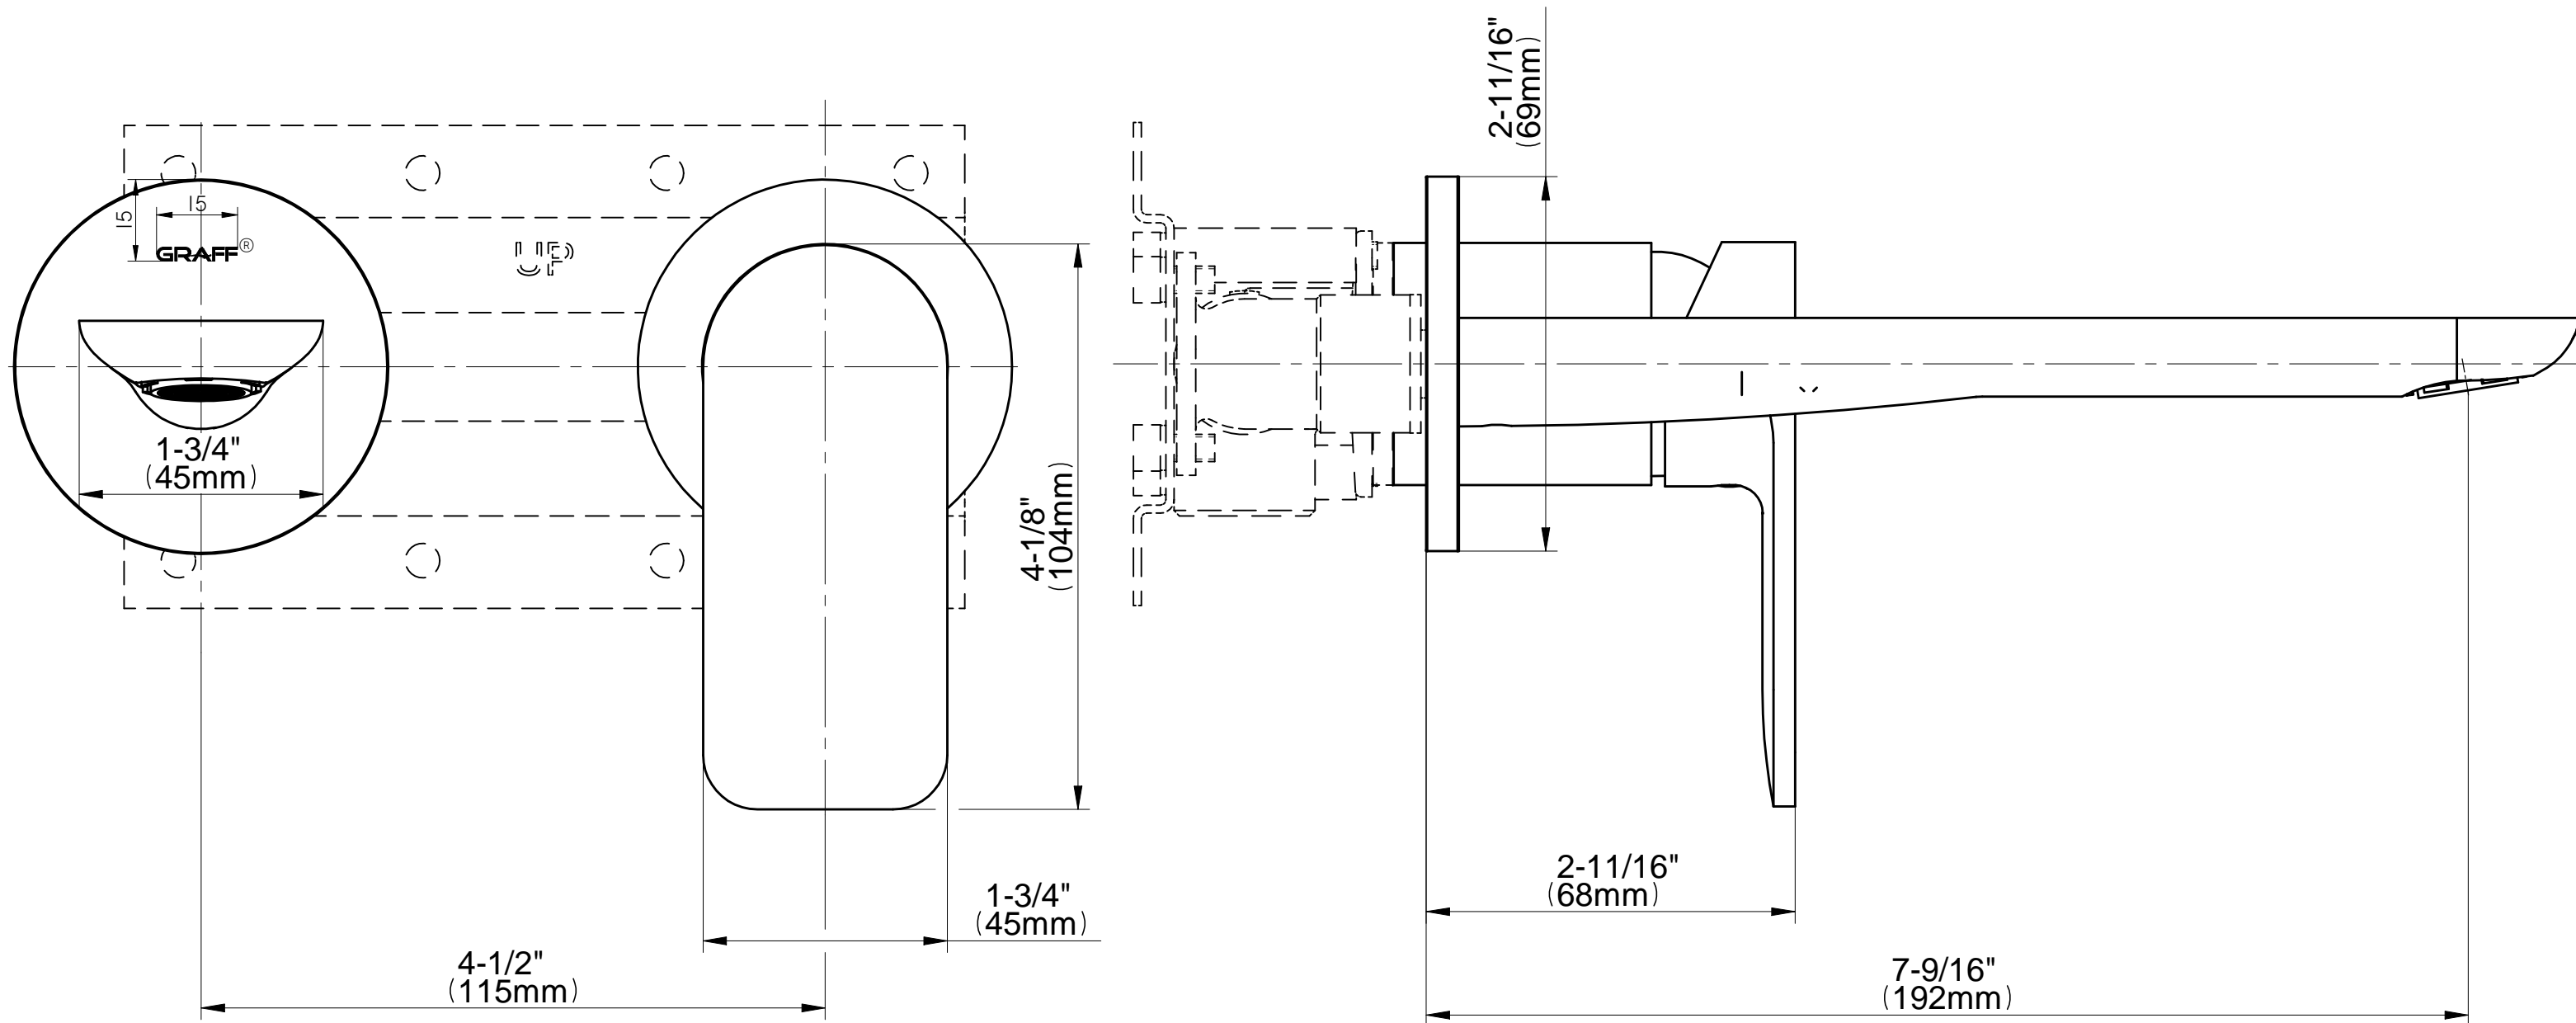

GN-6338-LM42W

SENTO Series

GRAFF[®]
Art of Bath