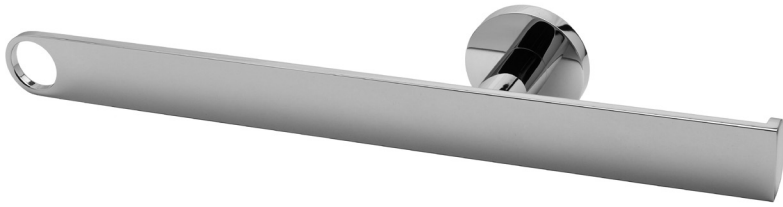

G-9207
Sento Collection
Tissue Holder & Towel Bar

Available Finishes

- Polished Chrome G-9207-PC
- Steelnox® G-9207-SN
- Olive Bronze G-9207-OB
- Polished Nickel G-9207-PN
- Architectural Black G-9207-BK
- Architectural White G-9207-WT