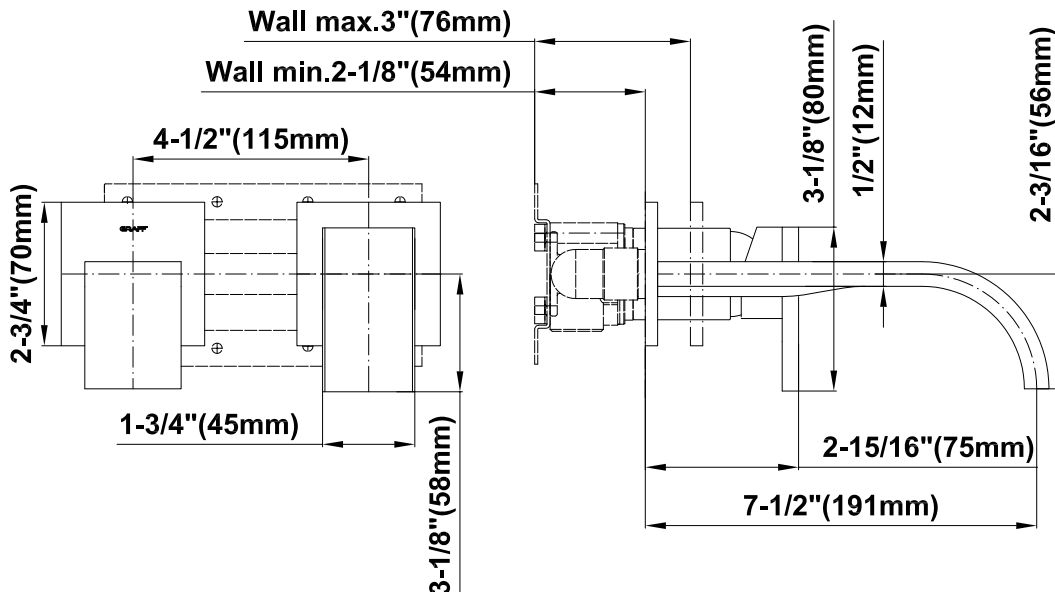

The measurements shown are for reference only. Products and specifications shown are subject to change without notice. Revised 10/2018.

www.graff-designs.com | phone: 800-954-4723