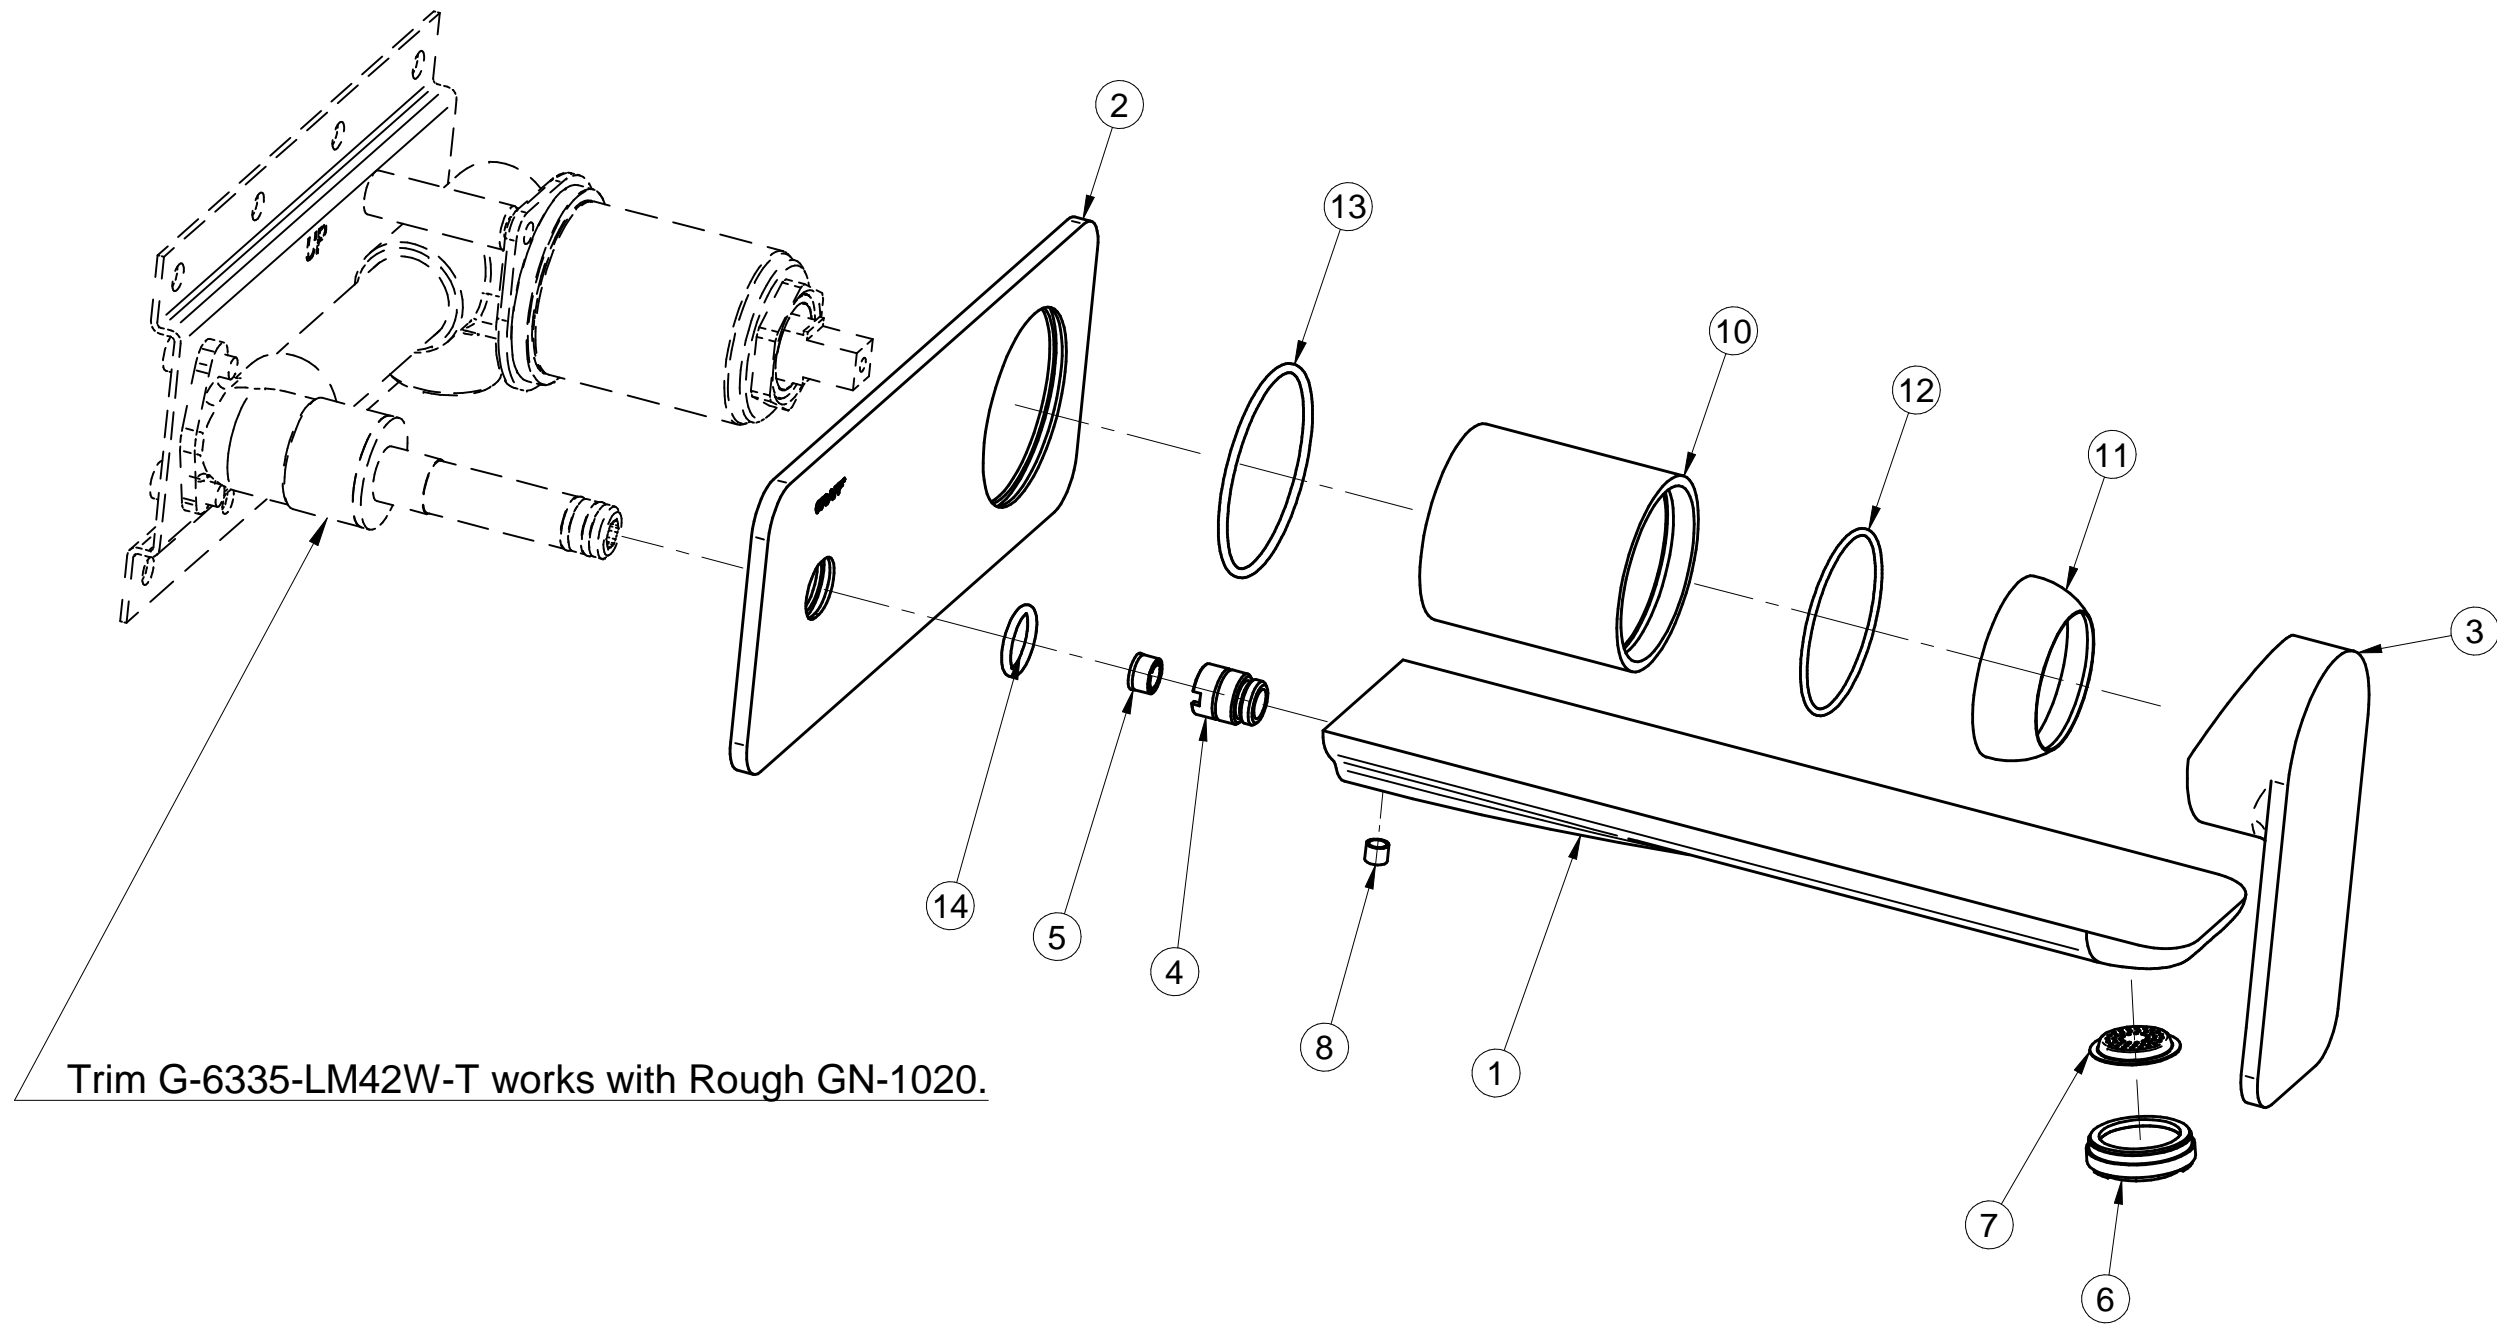

GN-6335-LM42W-T

Sento Series

Trim G-6335-LM42W-T works with Rough GN-1020.