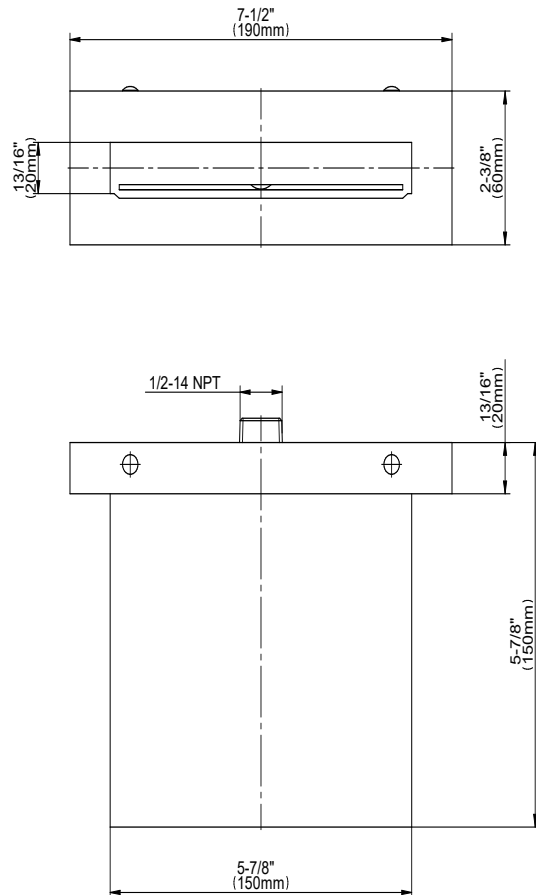

The measurements shown are for reference only. Products and specifications shown are subject to change without notice. Revised 03/2019.

www.graff-designs.com | phone: 800-954-4723