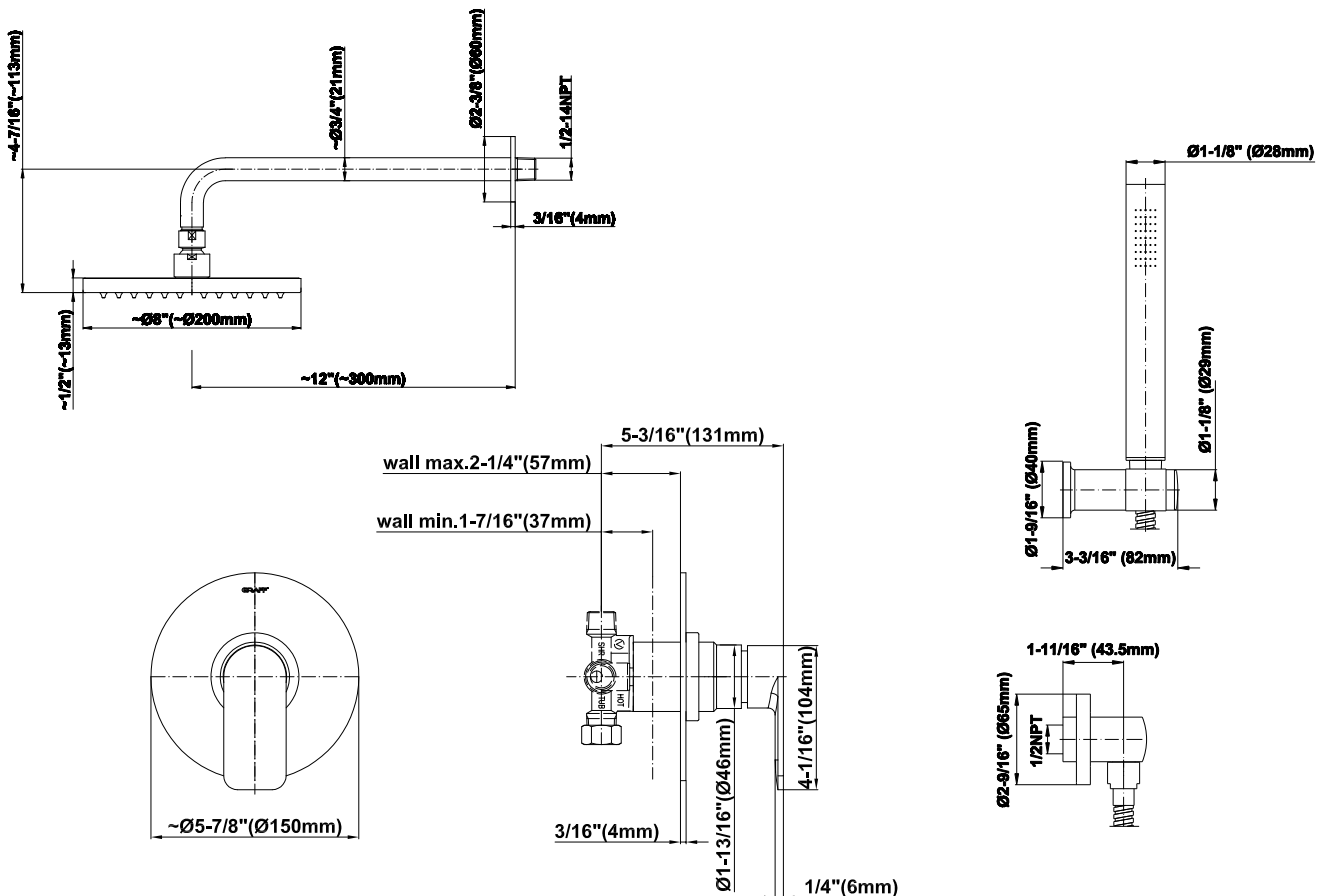

The measurements shown are for reference only. Products and specifications shown are subject to change without notice. Revised 07/2012.

www.graff-faucets.com | phone: 800-954-4723