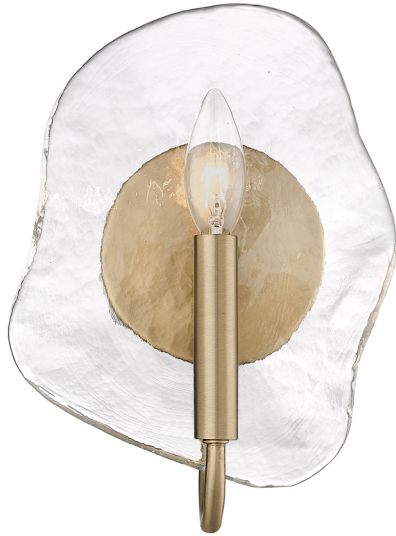

GOLDEN
LIGHTING

Samara MBS

1140-1W MBS-HWG

UPC: 844375102712

1 Light Wall Sconce

Samara is elegant and modern. The smooth Matte Black finish enhances the contemporary feel of the organic-shaped glass. A thick piece of Hammered Water Glass acts as a curved diffuser amplifying and refracting light.

Fixture Finish:	Modern Brass	
Glass/Shade Finish:	Hammered Water Glass	
Materials:	Steel	Glass
Fixture Width:	7.75"	19.685cm
Fixture Height:	10.375"	26.3525cm
Min - Max Height:	3.5"	8.89cm
Glass Diameter:	7.75"	19.685cm
Glass Height:	9.5"	24.13cm
Canopy/Backplate:	4.75"L x 4.75"H x 1"E	12.065cm L x 12.065cm H x 2.54cm E
Chain:	NA	
Rod:	NA	
Wire:	8"	20.32cm
Bulb Type:	Incandescent, Type B	
Wattage:	1 x 60W(C)	
Voltage:	120	
Install Position:	Reversible - Left/Right	
Approved Location:	Damp Location	

Sloped Ceiling:	No
ADA:	Yes
Close-to-ceiling:	No
Bulbs Included:	No
Dimmable:	Yes

- Modern style
- Organic-inspired design
- The smooth Modern Brass finish has a refined look