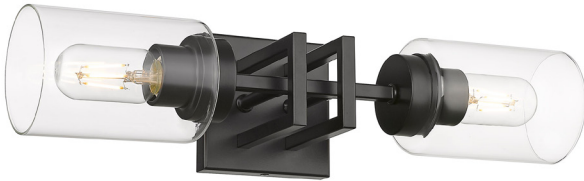

Tribeca BLK

6070-2W BLK-BLK

UPC: 844375093423

2 Light Wall Sconce

Tribeca is a contemporary, geometric series with striking fixtures that bring sophisticated style to any space. Offered in a selection of finish options and silhouettes for indoor and outdoor applications, this clean, transitional design is highly adaptable.

Fixture Finish:	Matte Black	
Glass/Shade Finish:	Matte Black	
Materials:	Steel	Glass
Fixture Width:	19"	48.26cm
Fixture Height:	4.5"	11.43cm
Min - Max Height:	6"	15.24cm
Glass Diameter:	4"	10.16cm
Glass Height:	5.5"	13.97cm
Canopy/Backplate:	4.5"L x 4.5"W x 0.75"E 11.43cmL x 11.43cmW x 1.905cmE	
Chain:	NA	
Rod:	NA	
Wire:	8"	20.32cm
Bulb Type:	Incandescent, Type A	
Wattage:	2 x 60W(M)	
Voltage:	120	
Install Position:	Reversible	
Approved Location:	Damp Location	

Sloped Ceiling:	No
ADA:	No
Close-to-ceiling:	No
Bulbs Included:	No
Dimmable:	Yes

- Contemporary, geometric design
- Versatile design
- Clear glass offers widespread illumination