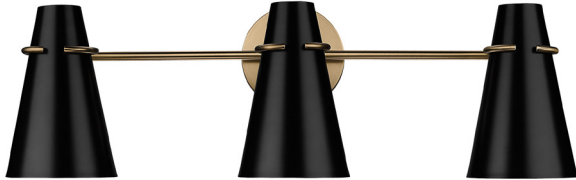

Reeva

2122-BA3 MBS-BLK

UPC: 844375097117

3 Light Bath Vanity

Add a touch of elegance to your home with the Mid-century modern-inspired Reeva collection. Paired with Modern Brass hardware and details, the clean look of the conical metal shades is offered in sophisticated color options. The black shade has a matte finish; while the ivory shade is glossy. The shade interiors are painted to match the exteriors. Personalize your fixtures by installing on the wall or ceilings, orienting horizontally or vertically, as well as pivoting the shades for directional lighting. Install these damp-rated fixtures in any room.

Fixture Finish:	Modern Brass	
Glass/Shade Finish:	Matte Black	
Materials:	Steel	Steel
Fixture Width:	26.125"	66.3575cm
Fixture Height:	8.5"	21.59cm
Min - Max Height:	8.125"	20.6375cm
Glass Diameter:	2"/5.125"	13.0175cm
Glass Height:	8.125"	20.6375cm
Canopy/Backplate:	5.125"Dia x 0.75"E	13.0175cm Dia x 1.905cm E
Chain:	NA	
Rod:	NA	NA
Wire:	8"	20.32cm
Bulb Type:	Incandescent, Type A	
Wattage:	3 x 100W(M)	
Voltage:	120	
Install Position:	Reversible	
Approved Location:	Damp Location	

Sloped Ceiling:	No
ADA:	No
Close-to-ceiling:	No
Bulbs Included:	No
Dimmable:	Yes

- Mid-century Modern-inspired
- Elegant and minimalistic
- Available in select shade options