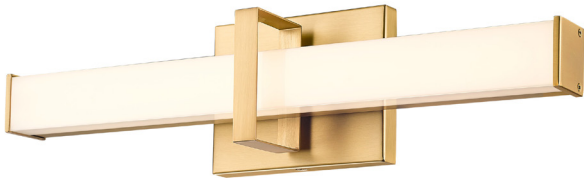

ELON BCB

5623-B19 BCB-OP

UPC: 844375109100

19" LED Bath Bar

Contemporary, clean, and utilitarian in style, Elon is a series of dimmable, energy-efficient LED bath bars. The linear design of the Elon backplate balances an oversized opal acrylic lens. This sophisticated, modern collection is available in a variety of sizes. These bright lights are perfect over or next to a mirror.

Fixture Finish:	Brushed Champagne Bronze	
Glass/Shade Finish:	Opal Glass	
Materials:	Steel	Acrylic
Fixture Width:	19"	48.26cm
Fixture Height:	4.75"	12.065cm
Min - Max Height:	3.75"	9.525cm
Glass Diameter:	1.75"	4.445cm
Glass Height:	19"	48.26cm
Canopy/Backplate:	4.75"W x 6"H x 0.75"E	12.065cm L x 15.24cm H x 1.905cm E
Chain:	NA	
Rod:	NA	NA
Wire:	8"	20.32cm
Bulb Type:	LED 1 x 22W	
Wattage:	1 x 22W	
Voltage:	120	
Install Position:	Reversible - Vertical/Horizontal	
Approved Location:	Damp Location	

Sloped Ceiling:	No
ADA:	Yes
Close-to-ceiling:	No
Bulbs Included:	Yes
Dimmable:	Yes

- May be mounted horizontally or vertically
- Dimmable, integrated energy-efficient LEDs (1750Lm; 22W; 3000K; 90 CRI)
- Opal acrylic diffuser