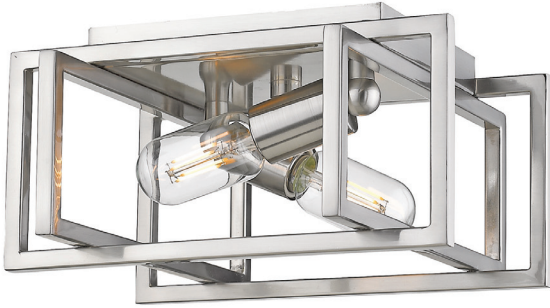

TRIBECA

6070-FM PW-PW

UPC: 844375066519

Flush Mount

Tribeca is a contemporary, geometric series of customizable layered boxes. These striking open-cage fixtures bring sophisticated style to a space. Offered in a variety of finish options and silhouettes, including two-tone combinations, this clean transitional design pairs well with modern fashions. This 2-light flush mount creates a generous open area for widespread ambient lighting.

Fixture Finish:	Pewter	
Glass/Shade Finish:	Pewter Accents	
Materials:	Steel	
Fixture Width:	11.5"	29.21cm
Fixture Height:	6"	15.24cm
Fixture Extension	11.5"	29.21cm
Glass Diameter:		
Glass Height:		
Canopy/Backplate:	7.75"L x 6.625"W x 1"E	19.69cmL x 16.83cmW x 2.54cmE
Chain:	NA	NA
Rod:	NA	NA
Wire:	8"	20.32cm
Bulb Type:	Incandescent, Type A	
Wattage:	2 x 60W(M)	
Voltage:	120	
Install Position:		
Approved Location:	Damp Location	

Sloped Ceiling:	No
ADA:	No
Close-to-ceiling:	Yes
Bulbs Included:	No
Dimmable:	Yes

- Available in matte black or pewter with matte black, aged brass, and pewter accents
- Low-profile design
- Sits close-to-ceiling