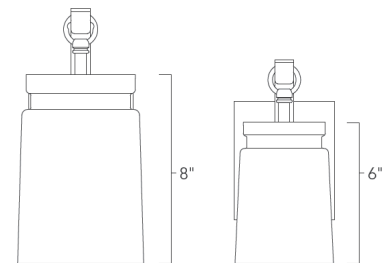

Small glass used on -BA1, -BA3 & -3SF