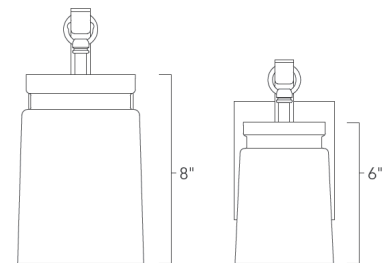

TRIVERS

1405-BA1 PW-CAG

UPC: 844375064812

1 Light Bath Vanity

Nostalgic for a bygone era, the Travers Collection may have a simple form, but it creates dramatic style. The rustic, industrial inspired design features simple lamps enclosed in Clear Frosted Artisan Glass. The frosted glass is complemented by a smooth, hand-painted black finish. Glass shades house medium base bulbs offering an ample supply of light. These transitional fixtures work well with a variety of decors. Designed for use in bathrooms, this 1-light bath vanity fixture is damp rated.

Fixture Finish:	Pewter	
Glass/Shade Finish:	Clear Frosted Artisan Glass	
Materials:	Steel	Glass
Fixture Width:	4.375"	11.1125cm
Fixture Height:	8.75"	22.225cm
Fixture Extension	7"	17.78cm
Glass Diameter:	3.5"/4.25"	10.795cm
Glass Height:	6"	15.24cm
Canopy/Backplate:	4.375"W x 5.25"H x 0.75"E	11.11cmW x 13.34cmH x 1.905cmE
Chain:	NA	NA
Rod:	NA	NA
Wire:	8"	20.32cm
Bulb Type:	Incandescent, Type A	
Wattage:	1 x 60W(M)	
Voltage:	120	
Install Position:	Not Reversible - Down Only	
Approved Location:	Damp Location	

Small glass used on -BA1, -BA3 & -3SF