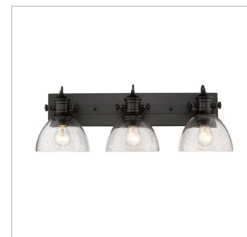

3118-BA3 BLK-SD