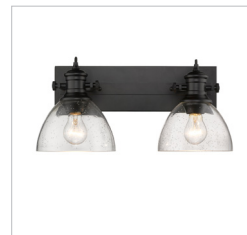

3118-BA2 BLK-SD