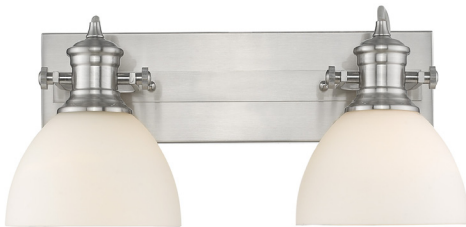

JOB NAME _____

JOB TYPE _____

COMMENTS _____

HINES

3118-BA2 PW-OP

UPC: 844375057906

2 Light Bath Vanity

Offered in three smooth finishes, with two glass options, Hines is suitable for a variety of decors. The transitional style is a marriage of traditional silhouettes with modern finishes. Chrome, Black, and Pewter fixtures are paired with opal or seeded glass shades. This 2 light bath vanity is UL approved damp locations.

Fixture Finish:	Pewter	
Glass/Shade Finish:	Opal Glass	
Materials:	Steel	Glass
Fixture Width:	17.875"	45.4025cm
Fixture Height:	8.375"	21.27cm
Fixture Extension	8.25"	20.96cm
Glass Diameter:	6.875"	17.4625cm
Glass Height:	4.75"	12.065cm
Canopy Backplate Dimensions:	16.125"W x 4.625"H x 0.875"E	40.96cmW x 11.75cmH x 2.22cmE
Chain:	NA	NA
Rod:	NA	NA
Wire:	8"	20.32cm
Bulb Type:	Incandescent, Type A	Bulbs Not Included
Wattage:	2 x 60W(M)	
Voltage:	120	
Install Position:	Not Reversible	
Approved Location:	Damp Location	