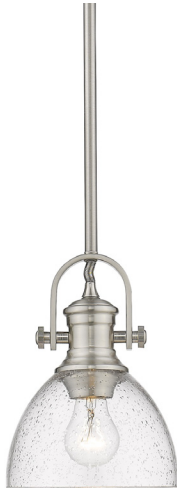

## 3118-M1L PW-SD

UPC: 844375057975

Mini Pendant

Offered in three smooth finishes, with two glass options, Hines is suitable for a variety of decors. The transitional style is a marriage of traditional silhouettes with modern finishes. Chrome, Black, and Pewter fixtures are paired with opal or seeded glass shades. This mini pendant may be hung individually or arrayed as a set.

Fixture Finish:	Pewter	
Glass/Shade Finish:	Seeded Glass	
Materials:	Steel	Glass
Fixture Width:	6.875"	17.46cm
Fixture Height:	9.125"	23.18cm
Fixture Extension		
Glass Diameter:	6.875"	17.4625cm
Glass Height:	4.75"	12.065cm
Canopy Backplate Dimensions:	5" Dia x 0.875"E	12.7cmDia x 2.22cmE
Chain:	NA	NA
Rod:	1ea 6", 3ea 12"	1ea 15.24cm, 3ea 30.48cm
Wire:	10'	3.048m
Bulb Type:	Incandescent, Type A	Bulbs Not Included
Wattage:	1 x 100W(M)	
Voltage:	120	
Install Position:		
Approved Location:	Dry Location	