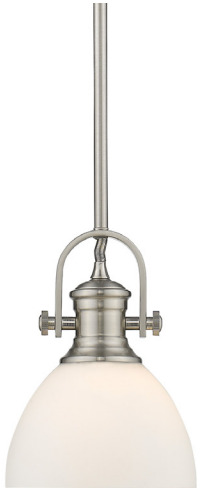

JOB NAME _____

JOB TYPE _____

COMMENTS _____

HINES

3118-M1L PW-OP

UPC: 844375057968

Mini Pendant

Offered in three smooth finishes, with two glass options, Hines is suitable for a variety of decors. The transitional style is a marriage of traditional silhouettes with modern finishes. Chrome, Black, and Pewter fixtures are paired with opal or seeded glass shades. This mini pendant may be hung individually or arrayed as a set.

Fixture Finish:	Pewter	
Glass/Shade Finish:	Opal Glass	
Materials:	Steel	Glass
Fixture Width:	6.875"	17.46cm
Fixture Height:	9.125"	23.18cm
Fixture Extension		
Glass Diameter:	6.875"	17.4625cm
Glass Height:	4.75"	12.065cm
Canopy Backplate Dimensions:	5" Dia x 0.875"E	12.7cmDia x 2.22cmE
Chain:	NA	NA
Rod:	1ea 6", 3ea 12"	1ea 15.24cm, 3ea 30.48cm
Wire:	10'	3.048m
Bulb Type:	Incandescent, Type A	Bulbs Not Included
Wattage:	1 x 100W(M)	
Voltage:	120	
Install Position:		
Approved Location:	Dry Location	

Also Available

3118-M1L PW-SD

3118-M1L BLK-OP

3118-L CH-OP