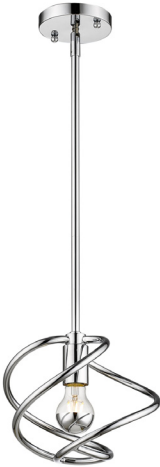

## COSMIC CH

### 2618-M1L CH

UPC: 844375055483

Mini Pendant

Inspired by the cosmos, thin, elliptical arms intertwine creating a modern, asymmetrical design. Like rings of a planet, the arms encircle the spherical distributors. Offered in two contrasting finishes, these contemporary pendants are refined, yet simple. The Chrome finish is distinctly modern, but the Etruscan Bronze finish allows the fixtures to fit nicely into more transitional settings. The low-profile design allows the fixtures to be used in rooms with 8' and 9' ceilings. The collection features medium based sockets. Hang this mini pendant alone or in a group.

Fixture Finish:	Chrome	
Glass/Shade Finish:		
Materials:	Steel	
Fixture Width:	9.5"	24.13cm
Fixture Height:	7.75"	19.685cm
Fixture Extension		
Glass Diameter:		
Glass Height:		
Canopy Backplate Dimensions:	4.75"D x 0.75"E	12.07cmDia x 1.905cmE
Chain:	NA	NA
Rod:	1ea 6", 3ea 12"	1ea 15.24cm, 3ea 30.48cm
Wire:	10'	3.048cm
Bulb Type:	Incandescent, Type A	
Wattage:	1 x 60W(M)	
Voltage:	120	
Install Position:		
Approved Location:	Damp Location	