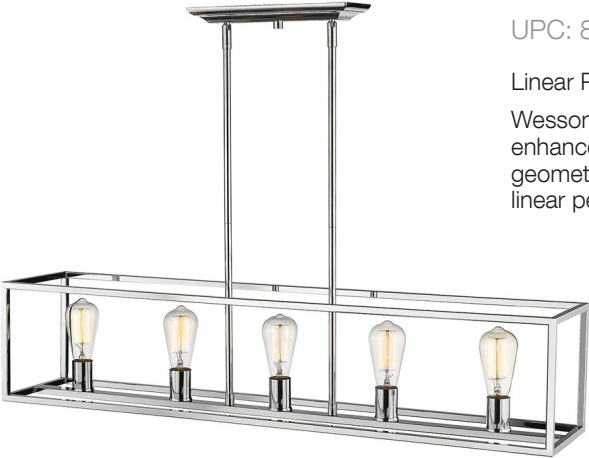

JOB NAME _____

JOB TYPE _____

COMMENTS _____

WESSON

2072-LP CH

UPC: 844375054158

Linear Pendant

Wesson is a clean contemporary collection with a chrome finish. The industrial look is enhanced by the exposed medium-based bulbs inside the square tubing of the open, geometric cages. Complete the modern, rustic look by installing Edison Bulbs. This 5-light linear pendant perfectly illuminates an elongated bar, dining table, or kitchen island.

| | | |
|------------------------------|-----------------------|---------------------------------|
| Fixture Finish: | Chrome | |
| Glass/Shade Finish: | N/A | |
| Materials: | Steel | |
| Fixture Width: | 41" | 104.14cm |
| Fixture Height: | 8.75" | 22.225cm |
| Fixture Extension | 8" | 20.32CM |
| Glass Diameter: | | |
| Glass Height: | | |
| Canopy Backplate Dimensions: | 11.75"L x 4.5"W x 1"E | 29.85cm"L x 11.43cmH x 1.905cmE |
| Chain: | NA | NA |
| Rod: | 2ea 6", 6ea 12" | 2ea 15.24cm, 6ea 30.48cm |
| Wire: | 10' | 3.048m |
| Bulb Type: | Incandescent, Type A | |
| Wattage: | 5 x 60W(M) | |
| Voltage: | 120 | |
| Install Position: | | |
| Approved Location: | Dry Location | |
| Safety Rating: | UL,CUL | |