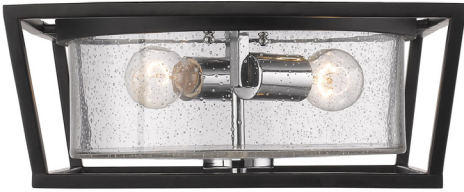

JOB NAME _____

JOB TYPE _____

COMMENTS _____

Mercer

4309-FM BLK-SD

UPC: 844375038110

Flush Mount

With seeded glass and a contemporary finish, the simplicity of the Mercer Collection is suitable for transitional to modern interiors. Bold, graphic lines create the open cage design, while shining chrome accents provide contrast against the smooth black finish.

Fixture Finish:	Black	
Glass/Shade Finish:	Seeded Glass	
Materials:	Steel	
Fixture Width:	14.5"	36.83cm
Fixture Height:	6"	15.24cm
Fixture Extension	14.5"	36.83cm
Glass Diameter:	11.75"	29.85cm
Glass Height:	4.25"	10.8cm
Canopy Backplate Dimensions:	12.625"Dia x 0.75"E	32.07cmW x 1.91cmE
Chain:	NA	NA
Rod:	NA	NA
Wire:	8"	20.32cm
Bulb Type:	Incandescent, Type A	No
Wattage:	2 x 60W(M)	
Voltage:	110	
Install Position:		
Approved Location:	Damp Location	
Safety Rating:	UL,CUL	