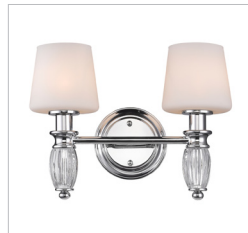

Also Available

2117-BA2 CH-OP