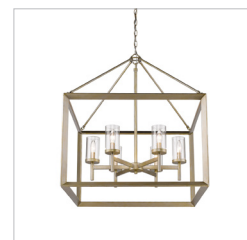

2073-6 WG-CLR