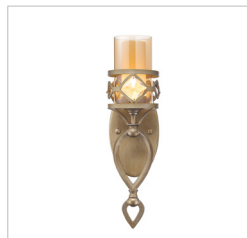

Also Available

6390-BA1 WG