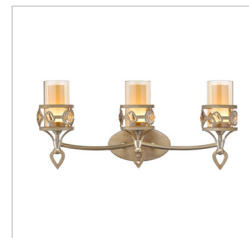

6390-BA3 WG