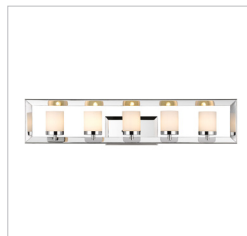

Also Available

2074-BA5 CH