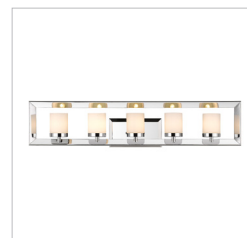

2074-BA5 CH