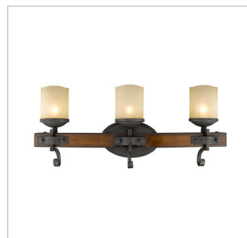

Also Available

1821-BA3 BI