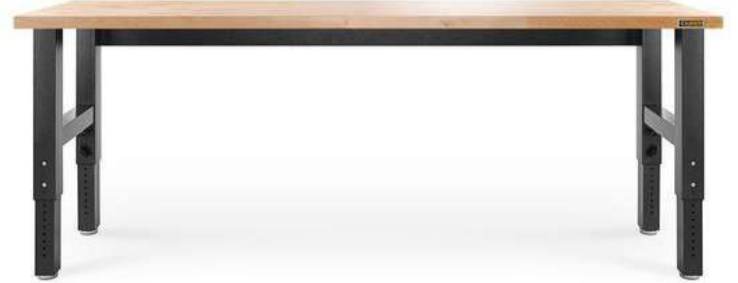

Workbenches

Find the right Gladiator® workbench for your space. Choose from a variety of stationary & mobile workstation options, featuring different heights and options to match your preferred work style.

4' Adjustable Height Workbench

GAWB04HWEG – Hardwood (Birch) Top

- 1219mm W x 736mm~1067mm H x 635mm D
- 44.45mm thick table surface
- Can support up to 1363 kg
- Hammered Granite finish on framing

6' Adjustable Height Workbench

GAWB06HWEG – Hardwood (Birch) Top

- 1829mm W x 736mm~1067mm H x 635mm D
- 44.45mm thick table surface
- Can support up to 1363 kg
- Hammered Granite finish on framing

8' Adjustable Height Workbench

GAWB08HWEG – Hardwood (Birch) Top