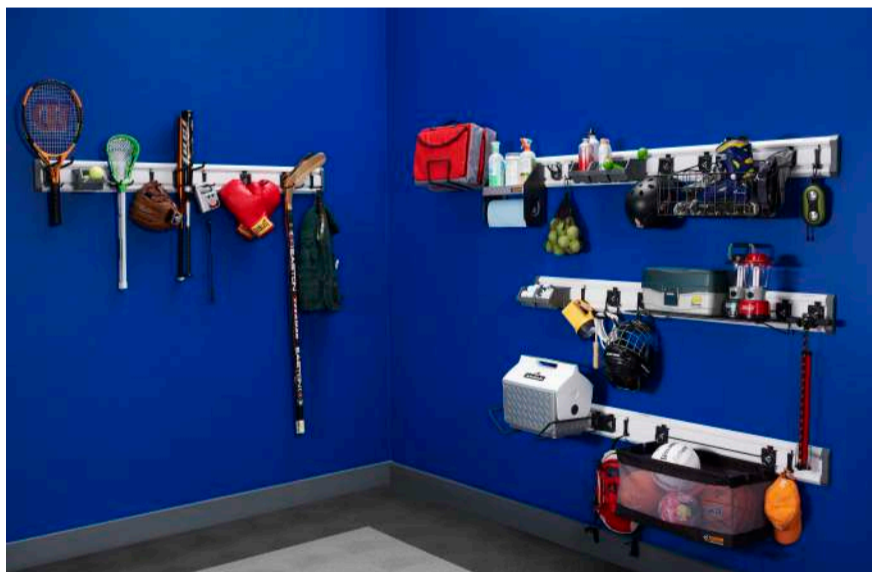

Designed to fit seamlessly into your garage interior or workshop, our caddies offer specialised storage for your golf equipment or project supplies. Gladiator® bins offer quick, convenient access to hardware and other small items. For use with stackable workbenches and garage shelving systems.

Supports up to 11.3kg. Holds up to nine full-size basketballs.

Clean-Up Caddy

GAWU12CCTG

Holds up to 11.3kg. Great for paper towels and cleaning supplies.

Small Item Bins (3 pack)

GAWESB3PGC

Each bin will hold up to 4.5kg. Great for nails, nuts, bolts, & screws.

#Special Order Only

EZ-Connect Shelving

With innovative click-and-lock technology that allows for tool-free assembly, EZ-Connect Racks help you get organised for any activity, from camping to gardening. All items come in a Hammered Granite finish.

30" Wide EZ Connect Rack with 4 x 15" Deep Shelves

GARC304RGG

- Four full-width solid shelves
- Each shelf holds 182 kg
- No-tool easy assembly
- NSF® Certified for food storage
- 762mm W x 1524mm H x 381mm D