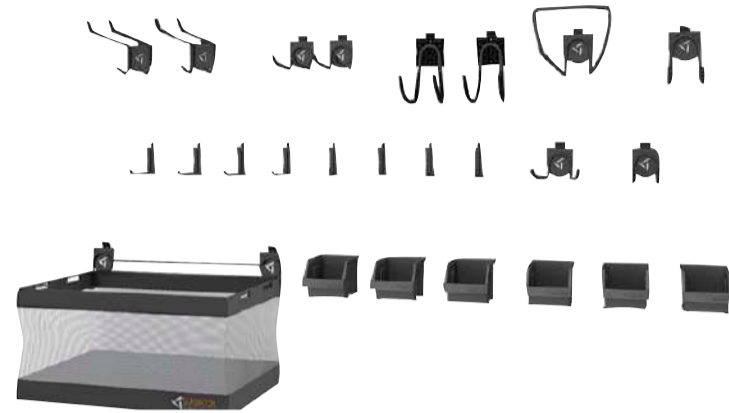

Bike GearTrack® Pack

GAKT48BKGY

The Bike GearTrack® Pack is perfect for hanging bikes and helmets. Get two bikes off the floor using both the Gladiator Claw™ Advanced Bike Storage Hook and the Vertical Bike Hook. Includes: Gladiator Claw™ Advanced Bike Storage Hook x 1, Vertical Bike Hook x 1, J Hooks x 2, 1219mm GearTrack® Channel x 1, End Caps x 2, Colour Matched Screws x 8, Compatible Driver Bit x 1
Dimensions: 1219mm W x 152.4mm H (when assembled as shown)

Accessory Kits

Add even more versatility to your current Gladiator® wall system with your choice of Accessory Kits. Each kit includes all hooks and accessories shown.

Accessory Starter Kit 1

GAWA18SKRH

A great way to kick-off your storage journey. Includes 1 x 18" Basket, 2 x Tool Hooks, 1 x Deep Hook, 1 x Utility Hook

Wall-Mounted Shelving

Wall-mounted shelves are easy to hang and reposition on your Gladiator® wall system, keeping your gear protected and easy to access.

30" Shoe Rack

GAWU30SRBH

- Great for shoes, boots and in-line skates
- Holds up to 15.9kg
- 762mm x 12.7mm H x 381mm D