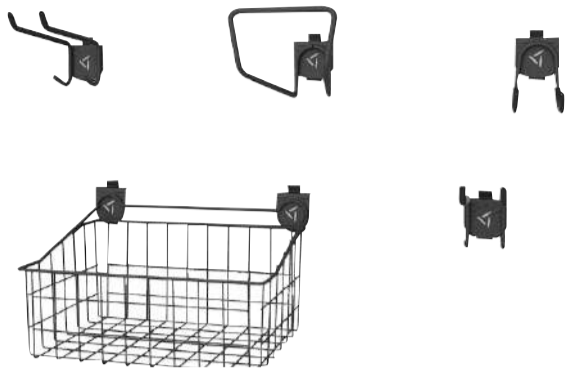

Accessory Kits

Add even more versatility to your current Gladiator® wall system with your choice of Accessory Kits. Each kit includes all hooks and accessories shown.

Accessory Starter Kit 1

GAWA18SKRH

A great way to kick-off your storage journey. Includes 1 x 18" Basket, 2 x Tool Hooks, 1 x Deep Hook, 1 x Utility Hook