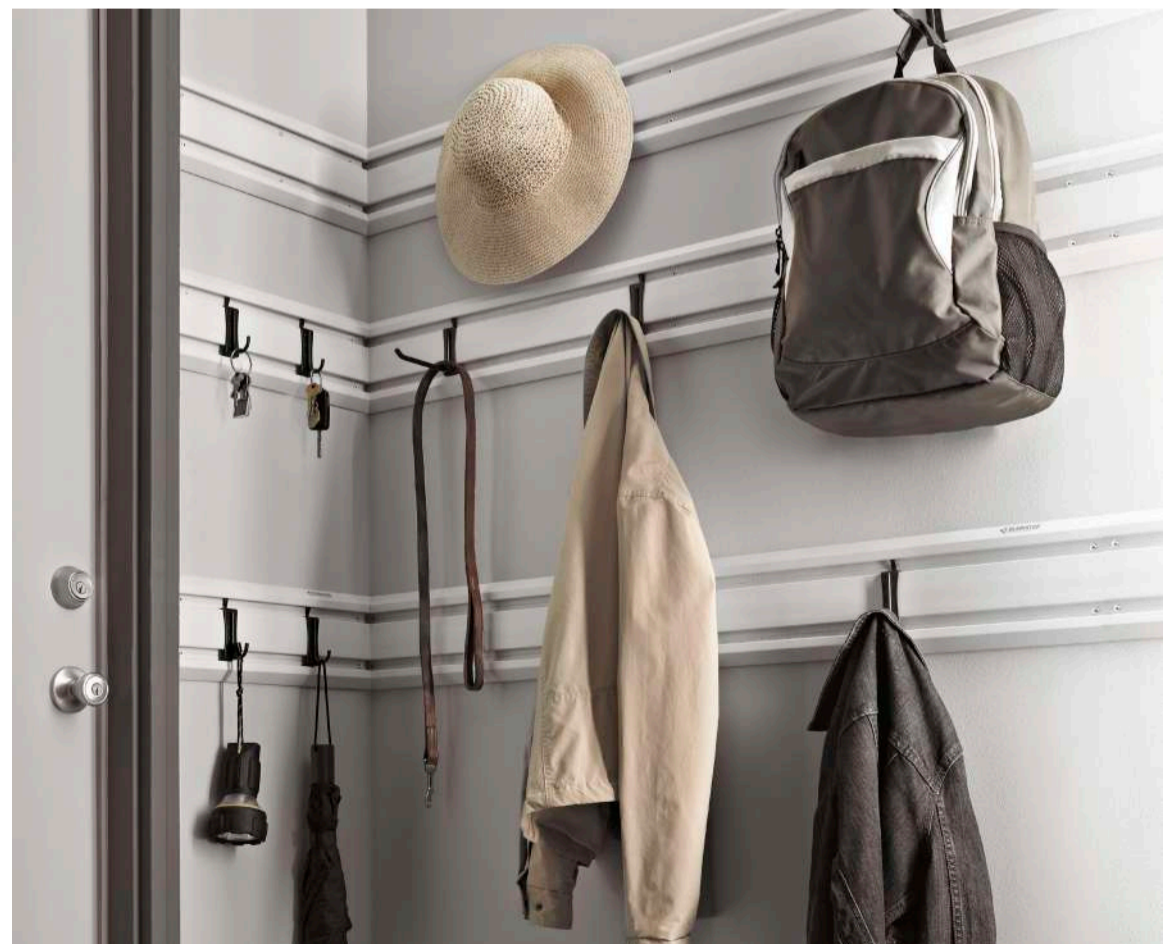

*Check with your builder/installer for local building code requirements or when mounting on to other materials.