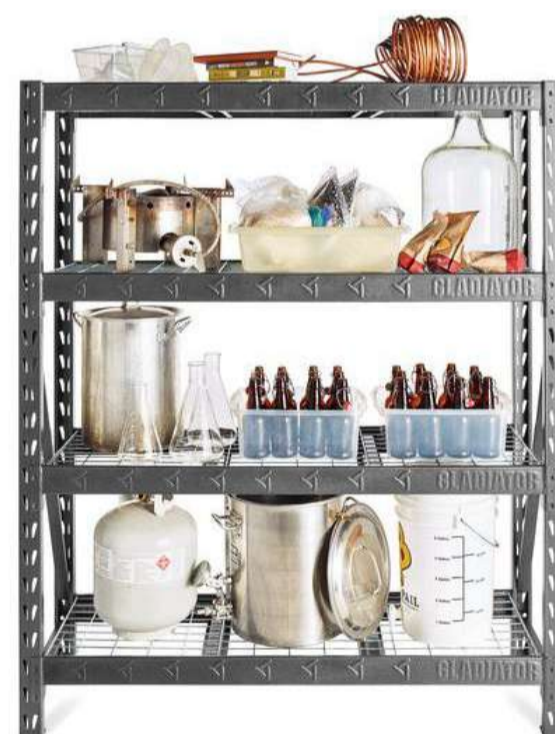

48" Wide EZ Connect Rack with 5 x 24" Deep Shelves

GARK485XGG

- Four full-width solid shelves
- Each shelf holds 454 kg
- No-tool easy assembly
- NSF® Certified for food storage
- 1219mm W x 1828mm H x 609mm D

Heavy Duty Shelving

Our heavy-duty shelving options keep your gear organised, protected and ready for anything. Start with one and add to your system with cabinets, workbenches and more. All items come in a Hammered Granite finish.

77" Heavy Duty Rack

GARS774XEG

- Hassle-free lifetime limited warranty*
- No tool or hardware assembly
- 909kg shelf capacity
- Four full-width shelves
- NSF® certified for food storage
- 1956mm W x 1828mm H x 609mm D

48" Heavy Duty Rack

GARS484TEG

- Hassle-free lifetime limited warranty*
- No tool or hardware assembly
- 682kg shelf capacity
- Four full-width shelves
- NSF® certified for food storage
- 1219mm W x 1828mm H x 457mm D