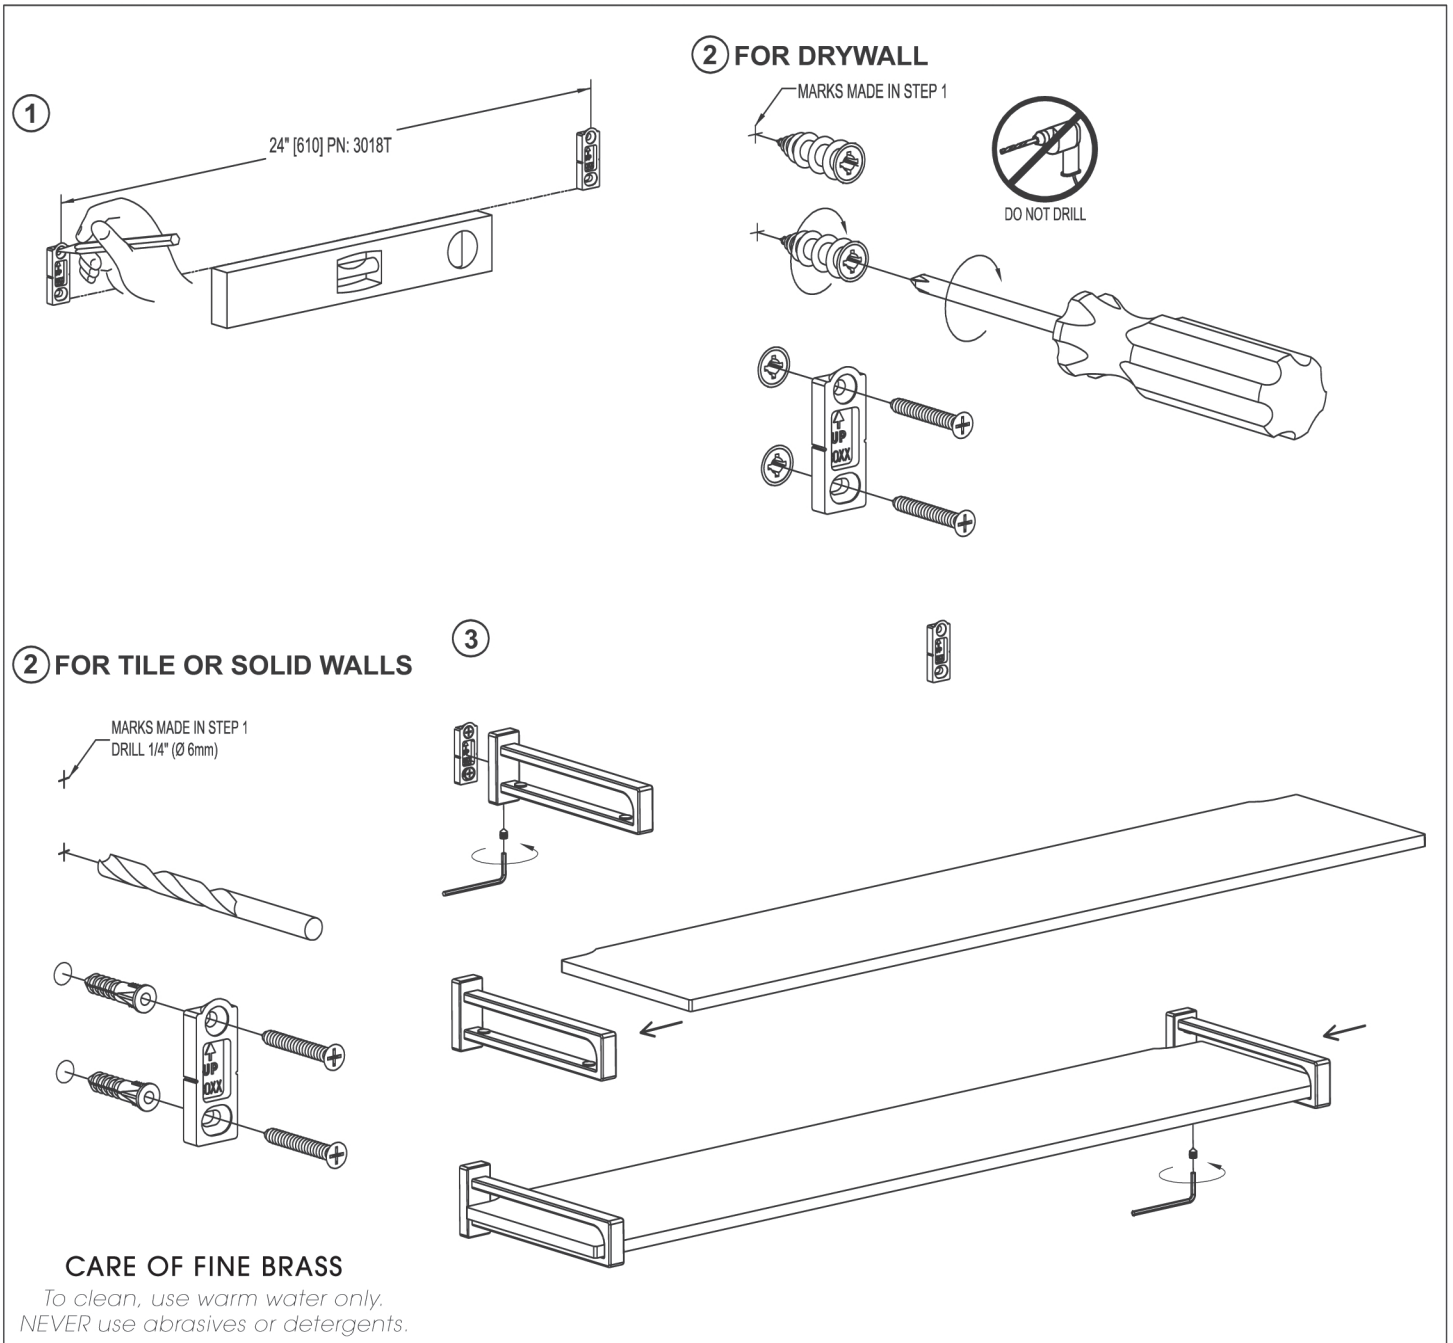

FRAME[®]

GLASS SHELF INSTALLATION INSTRUCTIONS

Complement your purchase with other fine accessories also from MOTIV[®]

GINGER
Luxury For Your Lifestyle[™]

2001 CARNEGIE AVENUE
SANTA ANA, CA 92705
949-417-5207
www.gingerco.com