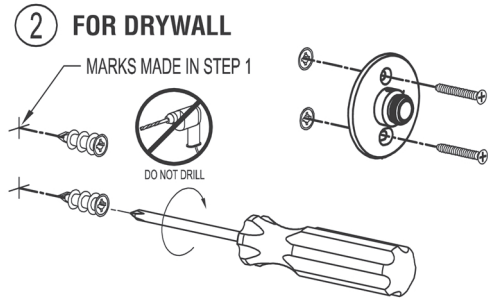

LONDON TERRACE®

SINGLE POST INSTALLATION INSTRUCTIONS

Complement your purchase with other fine accessories from GINGER®.

CARE OF FINE BRASS

To clean, use warm water only.
NEVER use abrasives or detergents.