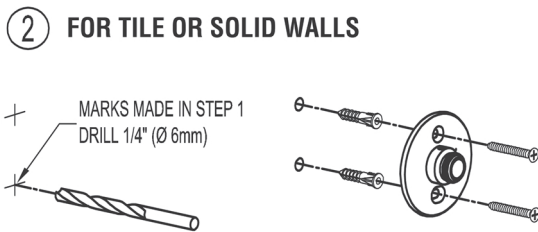

LONDON TERRACE®

SINGLE POST INSTALLATION INSTRUCTIONS

Complement your purchase with other fine accessories from GINGER®.

CARE OF FINE BRASS

To clean, use warm water only.
NEVER use abrasives or detergents.