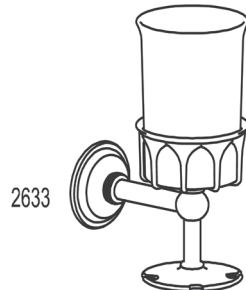

LONDON TERRACE®

SINGLE POST INSTALLATION INSTRUCTIONS

Complement your purchase with other fine accessories from GINGER®.

CARE OF FINE BRASS

To clean, use warm water only.
NEVER use abrasives or detergents.