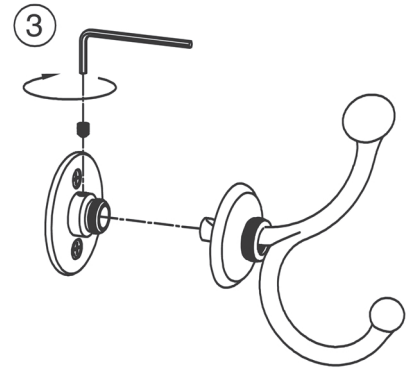

LONDON TERRACE®

SINGLE POST INSTALLATION INSTRUCTIONS

Complement your purchase with other fine accessories from GINGER®.

CARE OF FINE BRASS

To clean, use warm water only.
NEVER use abrasives or detergents.