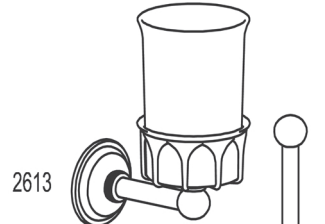

LONDON TERRACE®

SINGLE POST INSTALLATION INSTRUCTIONS

Complement your purchase with other fine accessories from GINGER®.

CARE OF FINE BRASS

To clean, use warm water only.
NEVER use abrasives or detergents.