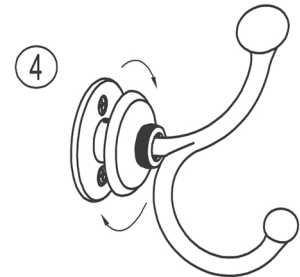

LONDON TERRACE®

SINGLE POST INSTALLATION INSTRUCTIONS

Complement your purchase with other fine accessories from GINGER®.

CARE OF FINE BRASS

To clean, use warm water only.
NEVER use abrasives or detergents.