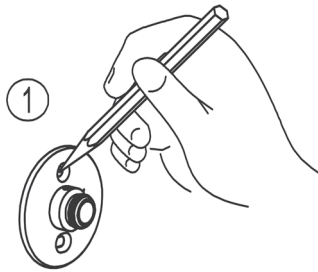

LONDON TERRACE®

SINGLE POST INSTALLATION INSTRUCTIONS

Complement your purchase with other fine accessories from GINGER®.

CARE OF FINE BRASS

To clean, use warm water only.
NEVER use abrasives or detergents.