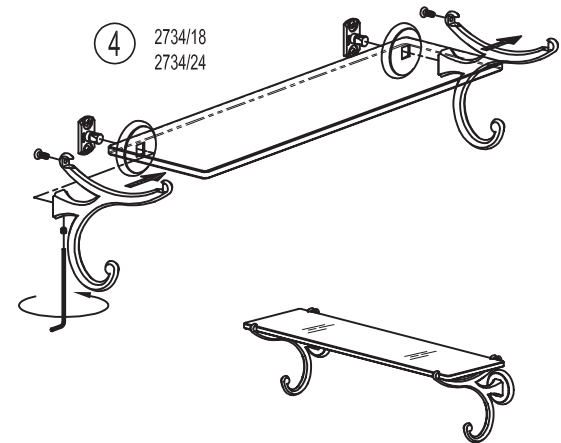

*Complement
your purchase
with these
fine accessories
also from
GINGER®:*

*Towel Bars
Towel Rings
Toilet Tissue Holders
Hooks
Soap Dishes
Tumbler Holders
Toiletry Shelves
Grab Bars
Mirrors
Lights
Bud Vases
Hotel Shelves
Shower Curtain Rods
Soap & Bottle Baskets
Cabinet Hardware*

Circe®

INSTALLATION INSTRUCTIONS

for

Double Post Accessories

2702H-2704H, 2708, 2722/18-/24-/32,

2734/18-/24

GINGER
Luxury For Your Lifestyle™

2001 CARNEGIE AVENUE
SANTA ANA, CA 92705
949-417-5207
www.gingerco.com

GINGER
Luxury For Your Lifestyle™

INSTALLATION INSTRUCTIONS

- ①
- | | |
|-----------------------|---------------------------------|
| 5-1/8" [130] PN: 2708 | 17-1/2" [445] PN: 2702, 2722/18 |
| 16" [406] PN: 2734/18 | 23-1/2" [597] PN: 2703, 2722/24 |
| 22" [559] PN: 2734/24 | 31-1/2" [800] PN: 2704, 2722/32 |

- ④
- 2702H
2703H
2704H

- ④
- 2708

- ②
- MARKS MADE IN STEP 1
3/16" (Ø 5mm) IN DRYWALL
1/4" (Ø 6mm) IN TILE

- ④
- 2722/18
2722/24
2722/32

- ④
- 2734/18
2734/24

CARE OF FINE BRASS

To clean, use warm water only.
NEVER use abrasives or detergents.