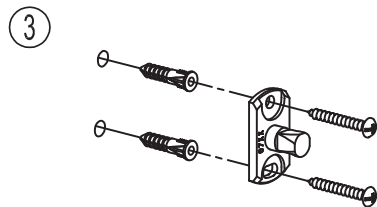

GINGER
Luxury For Your Lifestyle™

INSTALLATION INSTRUCTIONS

- ①
- | | |
|-----------------------|---------------------------------|
| 5-1/8" [130] PN: 2708 | 17-1/2" [445] PN: 2702, 2722/18 |
| 16" [406] PN: 2734/18 | 23-1/2" [597] PN: 2703, 2722/24 |
| 22" [559] PN: 2734/24 | 31-1/2" [800] PN: 2704, 2722/32 |

- ④
- 2702H
2703H
2704H

- ④
- 2708

- ②
- MARKS MADE IN STEP 1
3/16" (Ø 5mm) IN DRYWALL
1/4" (Ø 6mm) IN TILE

- ④
- 2722/18
2722/24
2722/32

- ④
- 2734/18
2734/24

CARE OF FINE BRASS

To clean, use warm water only.
NEVER use abrasives or detergents.