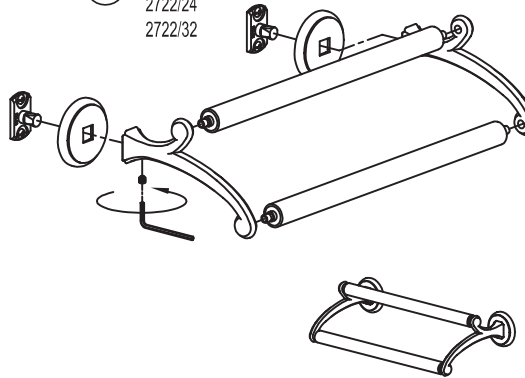

*Complement
your purchase
with these
fine accessories
also from
GINGER®:*

*Towel Bars
Towel Rings
Toilet Tissue Holders
Hooks
Soap Dishes
Tumbler Holders
Toiletry Shelves
Grab Bars
Mirrors
Lights
Bud Vases
Hotel Shelves
Shower Curtain Rods
Soap & Bottle Baskets
Cabinet Hardware*

GINGER
Luxury For Your Lifestyle™

INSTALLATION INSTRUCTIONS

- ①
- | | |
|-----------------------|---------------------------------|
| 5-1/8" [130] PN: 2708 | 17-1/2" [445] PN: 2702, 2722/18 |
| 16" [406] PN: 2734/18 | 23-1/2" [597] PN: 2703, 2722/24 |
| 22" [559] PN: 2734/24 | 31-1/2" [800] PN: 2704, 2722/32 |

- ④
- 2702H
2703H
2704H

- ④
- 2708

- ②
- MARKS MADE IN STEP 1
3/16" (Ø 5mm) IN DRYWALL
1/4" (Ø 6mm) IN TILE

- ④
- 2722/18
2722/24
2722/32

- ④
- 2734/18
2734/24

CARE OF FINE BRASS

To clean, use warm water only.
NEVER use abrasives or detergents.