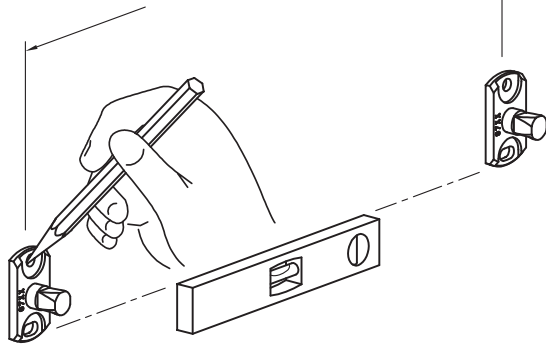

*Complement
your purchase
with these
fine accessories
also from
GINGER®:*

*Towel Bars
Towel Rings
Toilet Tissue Holders
Hooks
Soap Dishes
Tumbler Holders
Toiletry Shelves
Grab Bars
Mirrors
Lights
Bud Vases
Hotel Shelves
Shower Curtain Rods
Soap & Bottle Baskets
Cabinet Hardware*

Circe®

INSTALLATION INSTRUCTIONS

for

Double Post Accessories

2702H-2704H, 2708, 2722/18-/24-/32,

2734/18-/24

GINGER
Luxury For Your Lifestyle™

2001 CARNEGIE AVENUE
SANTA ANA, CA 92705
949-417-5207
www.gingerco.com

GINGER
Luxury For Your Lifestyle™

INSTALLATION INSTRUCTIONS

- ①
- | | |
|-----------------------|---------------------------------|
| 5-1/8" [130] PN: 2708 | 17-1/2" [445] PN: 2702, 2722/18 |
| 16" [406] PN: 2734/18 | 23-1/2" [597] PN: 2703, 2722/24 |
| 22" [559] PN: 2734/24 | 31-1/2" [800] PN: 2704, 2722/32 |