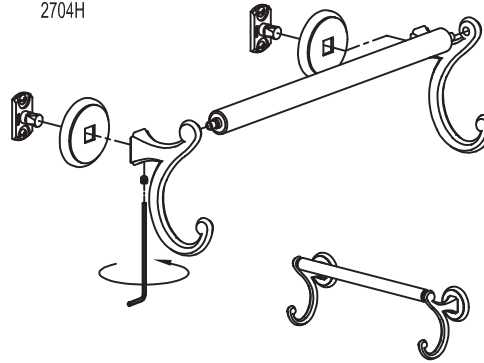

*Complement
your purchase
with these
fine accessories
also from
GINGER®:*

*Towel Bars
Towel Rings
Toilet Tissue Holders
Hooks
Soap Dishes
Tumbler Holders
Toiletry Shelves
Grab Bars
Mirrors
Lights
Bud Vases
Hotel Shelves
Shower Curtain Rods
Soap & Bottle Baskets
Cabinet Hardware*

Circe®

INSTALLATION INSTRUCTIONS

for

Double Post Accessories

2702H-2704H, 2708, 2722/18-/24-/32,

2734/18-/24

GINGER
Luxury For Your Lifestyle™

2001 CARNEGIE AVENUE
SANTA ANA, CA 92705
949-417-5207
www.gingerco.com

GINGER
Luxury For Your Lifestyle™

INSTALLATION INSTRUCTIONS

- ①
- | | |
|-----------------------|---------------------------------|
| 5-1/8" [130] PN: 2708 | 17-1/2" [445] PN: 2702, 2722/18 |
| 16" [406] PN: 2734/18 | 23-1/2" [597] PN: 2703, 2722/24 |
| 22" [559] PN: 2734/24 | 31-1/2" [800] PN: 2704, 2722/32 |

- ④
- 2702H
2703H
2704H

- ④
- 2708

- ②
- MARKS MADE IN STEP 1
3/16" (Ø 5mm) IN DRYWALL
1/4" (Ø 6mm) IN TILE

- ④
- 2722/18
2722/24
2722/32

- ④
- 2734/18
2734/24

CARE OF FINE BRASS

To clean, use warm water only.
NEVER use abrasives or detergents.