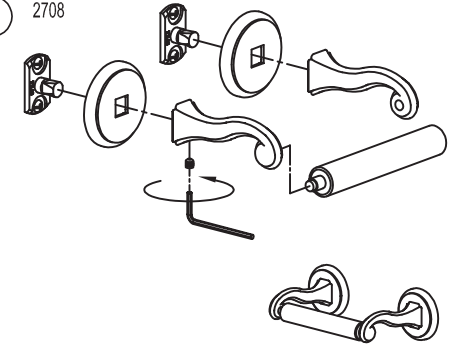

*Complement
your purchase
with these
fine accessories
also from
GINGER®:*

*Towel Bars
Towel Rings
Toilet Tissue Holders
Hooks
Soap Dishes
Tumbler Holders
Toiletry Shelves
Grab Bars
Mirrors
Lights
Bud Vases
Hotel Shelves
Shower Curtain Rods
Soap & Bottle Baskets
Cabinet Hardware*

Circe®

INSTALLATION INSTRUCTIONS

for

Double Post Accessories

2702H-2704H, 2708, 2722/18-/24-/32,

2734/18-/24

GINGER
Luxury For Your Lifestyle™

2001 CARNEGIE AVENUE
SANTA ANA, CA 92705
949-417-5207
www.gingerco.com

GINGER
Luxury For Your Lifestyle™

INSTALLATION INSTRUCTIONS

- ①
- | | |
|-----------------------|---------------------------------|
| 5-1/8" [130] PN: 2708 | 17-1/2" [445] PN: 2702, 2722/18 |
| 16" [406] PN: 2734/18 | 23-1/2" [597] PN: 2703, 2722/24 |
| 22" [559] PN: 2734/24 | 31-1/2" [800] PN: 2704, 2722/32 |

- ④
- 2702H
2703H
2704H

- ④
- 2708

- ②
- MARKS MADE IN STEP 1
3/16" (Ø 5mm) IN DRYWALL
1/4" (Ø 6mm) IN TILE

- ④
- 2722/18
2722/24
2722/32

- ④
- 2734/18
2734/24

CARE OF FINE BRASS

To clean, use warm water only.
NEVER use abrasives or detergents.