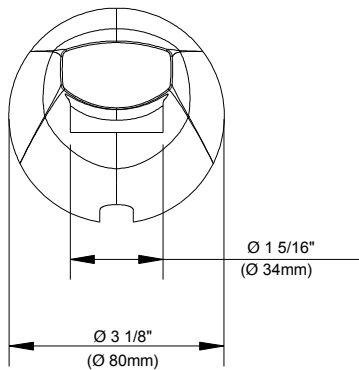

SPECIFICATIONS

Features/Benefits

- Fits 1/2" Copper or 1/2" IPS Stub Out Nipple
- 6 5/16" Spout Length
- All Metal Body

Available Color/Finishes

Chrome

Please see gerber-us.com or current price list for available finishes. Finish is defined by additional suffix.