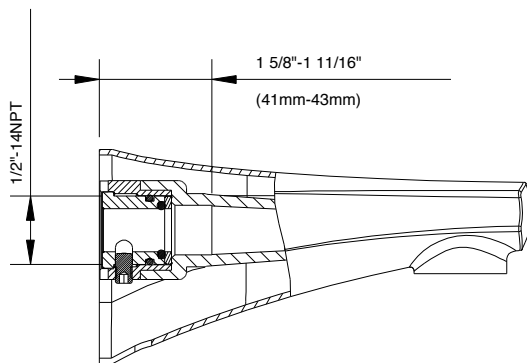

SPECIFICATIONS

Features/Benefits

- Fits 1/2" Copper or 1/2" IPS Stub Out Nipple
- 6 5/16" Spout Length
- All Metal Body

Available Color/Finishes

Chrome

Please see gerber-us.com or current price list for available finishes. Finish is defined by additional suffix.