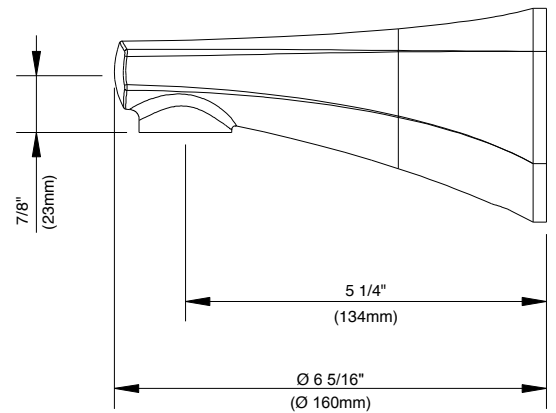

SPECIFICATIONS

Features/Benefits

- Fits 1/2" Copper or 1/2" IPS Stub Out Nipple
- 6 5/16" Spout Length
- All Metal Body

Available Color/Finishes

Chrome

Please see gerber-us.com or current price list for available finishes. Finish is defined by additional suffix.