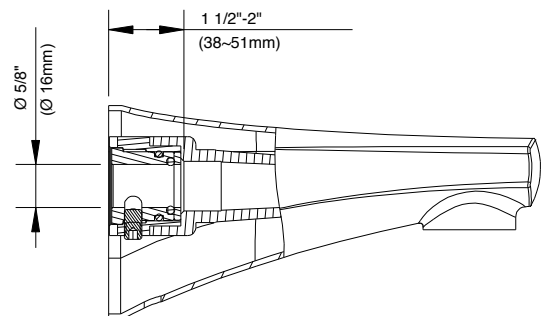

SPECIFICATIONS

Features/Benefits

- Fits 1/2" Copper or 1/2" IPS Stub Out Nipple
- 6 5/16" Spout Length
- All Metal Body

Available Color/Finishes

Chrome

Please see gerber-us.com or current price list for available finishes. Finish is defined by additional suffix.