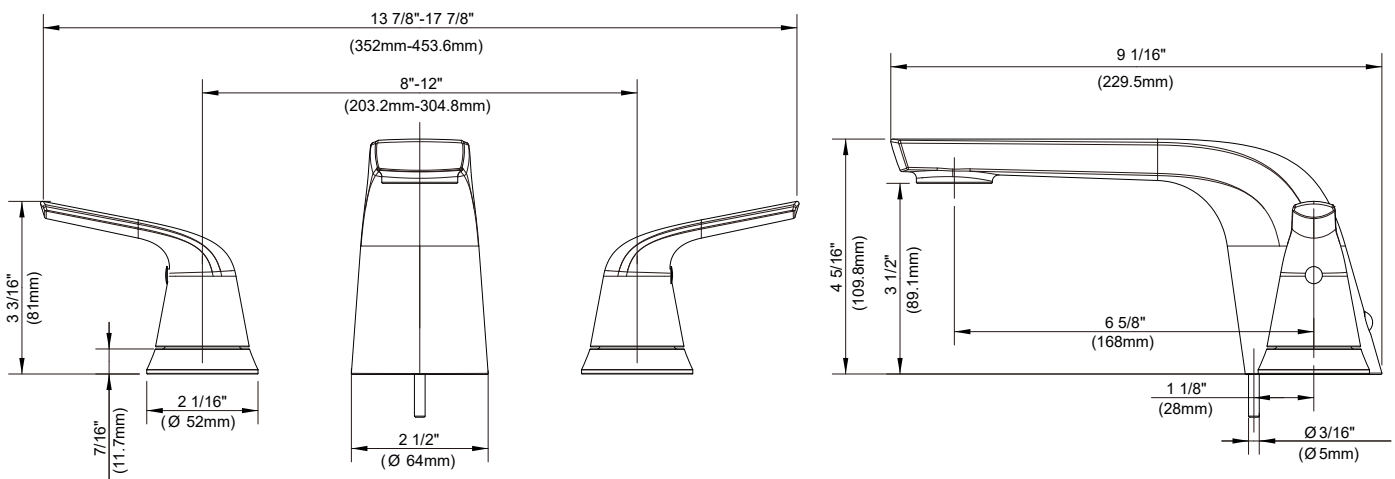

Standards & Certifications

Submittal Information:

Name: _____ Contractor: _____
Location: _____ Contact #: _____