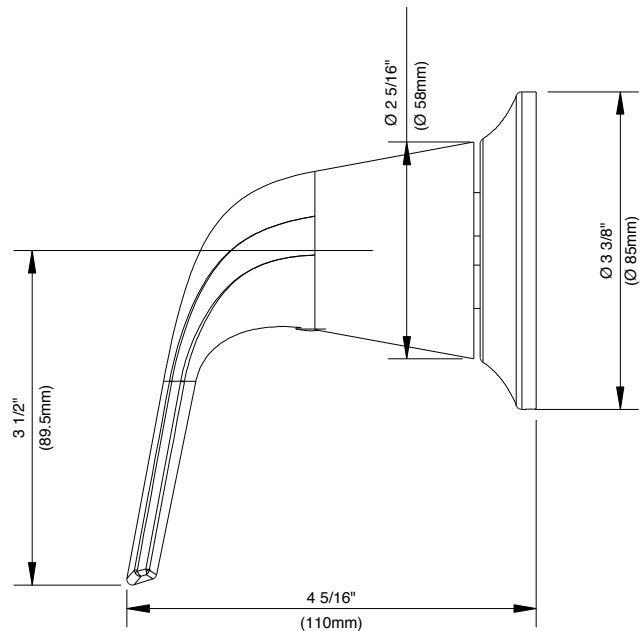

**SPECIFICATIONS**

**Features/Benefits**

- Can Be Used as Trim Only for 1/2" Shower Diverter, 3-Port/ 2-Outlet or 4-Port/ 3-Outlet
- Requires Single Handle 4 Position Diverter Valve, D130510BT, or Single Handle 3 Position Diverter Valve, D130515BT, or Single Handle 8 Position Diverter Valve, D130010BT, Sold Separately
- Deep Wall Extension Kit, D130011B, Sold Separately
- Includes Escutcheon and Control Handle Assembly

**Available Color/Finishes**

*Color tiles intended for reference only.*

Color	Code	Description
		Chrome
	BN	Brushed Nickel
	BS	Satin Black

**Standards & Certifications**

ASME A112.18.1/CSA B125.1  
ADA for lever handle control