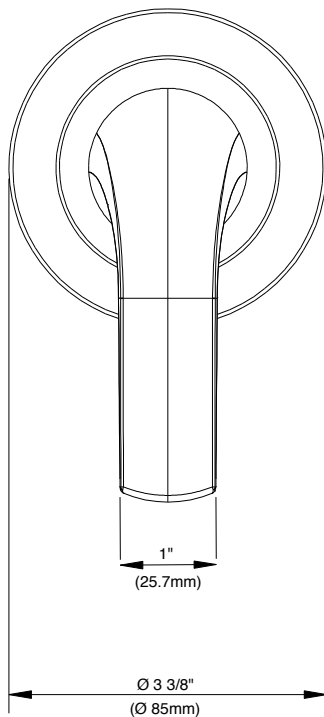

**SPECIFICATIONS**

**Features/Benefits**

- Can Be Used as Trim Only for 1/2" Shower Diverter, 3-Port/ 2-Outlet or 4-Port/ 3-Outlet
- Requires Single Handle 4 Position Diverter Valve, D130510BT, or Single Handle 3 Position Diverter Valve, D130515BT, or Single Handle 8 Position Diverter Valve, D130010BT, Sold Separately
- Deep Wall Extension Kit, D130011B, Sold Separately
- Includes Escutcheon and Control Handle Assembly

**Available Color/Finishes**

*Color tiles intended for reference only.*

Color	Code	Description
		Chrome
	BN	Brushed Nickel
	BS	Satin Black

**Standards & Certifications**

ASME A112.18.1/CSA B125.1  
ADA for lever handle control