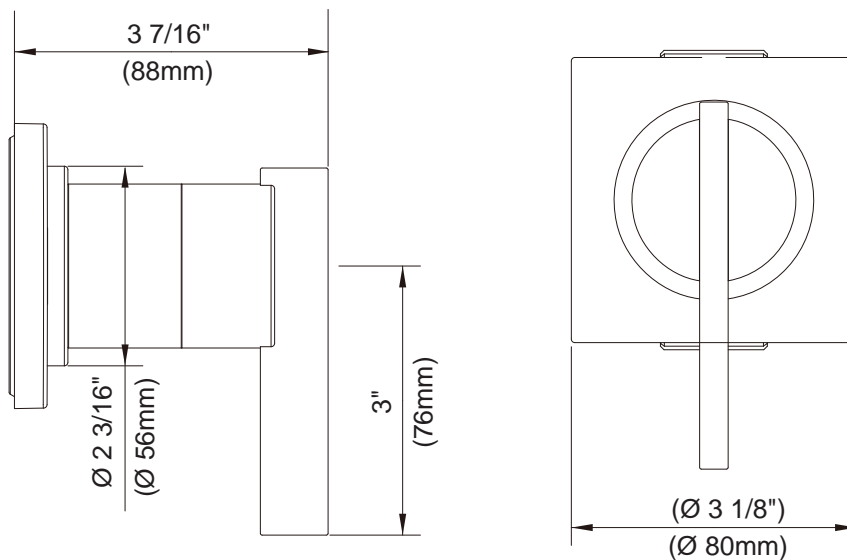

Submittal Information:

Job Name: _____
Contractor: _____

Location: _____
Contact #: _____