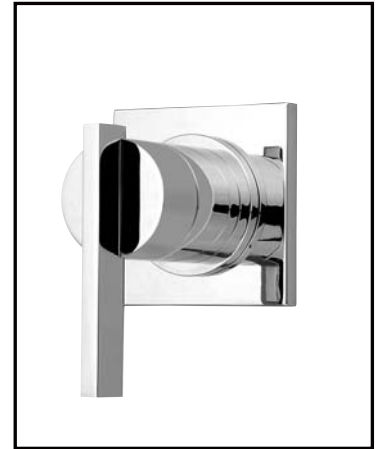

SPECIFICATIONS

SIRIUS™ SINGLE HANDLE VOLUME CONTROL VALVE OR 4-PORT SHOWER DIVERTER

Model

D560944T

Description

- Can be used as trim only for volume control valve or trim only 4-port shower diverter valve
- For volume control valve trim kit, deep wall extension kit for ¾" ceramic disc volume control valve - D135301BT
- For 4-port shower diverter trim kit, deep wall extension kit for ½" diverter valve - D130001B available
- Must order valve separately, D135300BT(for volume control valve trim kit) or D13000BT(for 4-port shower diverter trim kit)

Standards

- UPC/cUPC

- ASME A112.18.1M

- ADA Accessibility Guidelines for Buildings and Facilities - 4.27.4 Controls and Mechanisms

Warranty

Danze products are covered by a manufacturer's limited "lifetime" warranty for manufacturing defects.