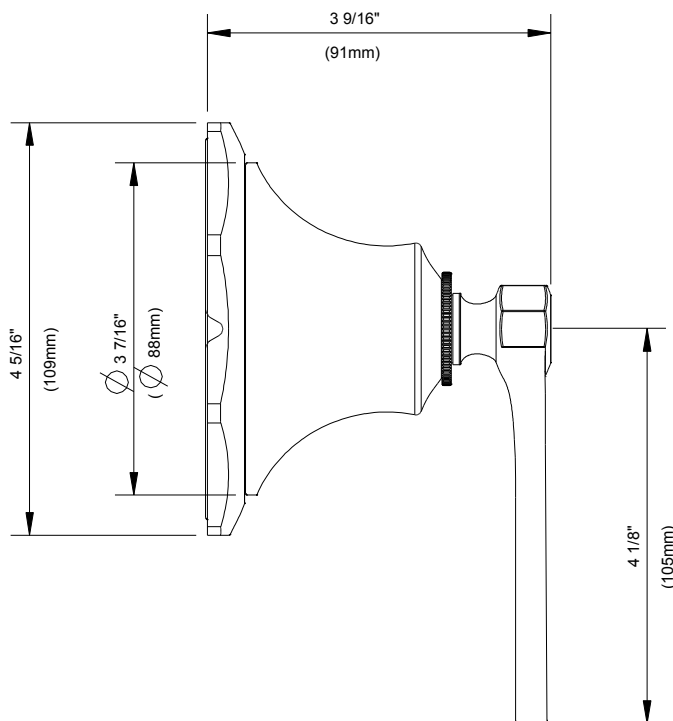

Standards & Certifications

Submittal Information:

Name: _____
Location: _____

Contractor: _____
Contact #: _____