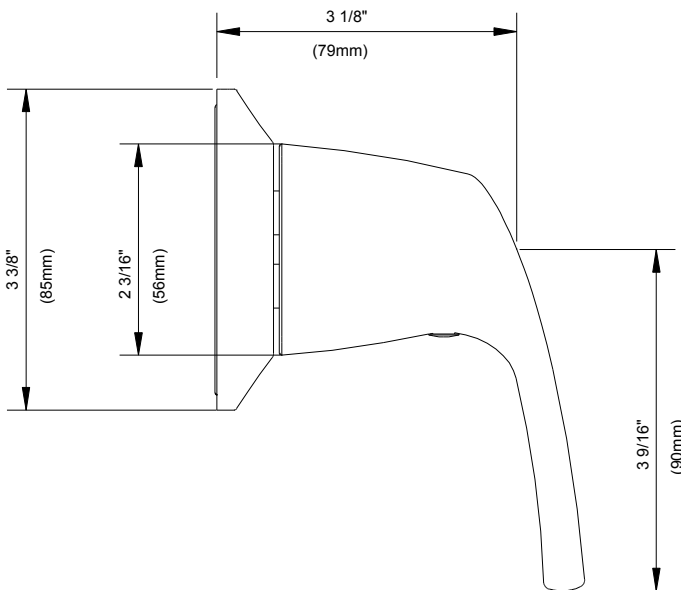

Standards & Certifications

Submittal Information:

Name: _____
Location: _____

Contractor: _____
Contact #: _____