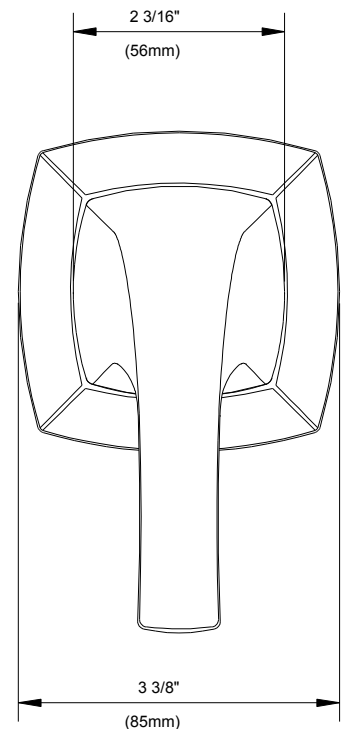

Standards & Certifications

Submittal Information:

Name: _____
Location: _____

Contractor: _____
Contact #: _____