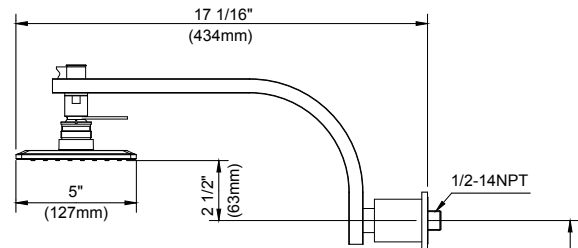

SPECIFICATIONS

Features/Benefits

- Requires Gerber Treysta® Rough-In, G00GS50 Series (Horizontal Inputs) or G00GS52 Series (Vertical Inputs), Sold Separately
- Includes Treysta® Ceramic Disc Pressure Balance Cartridge
- Includes Mono Chic® 5" x 8" Single Function Showerhead, D460066 (1.75 gpm) or D460059 (2.0 gpm)
- 1.75 gpm (6.6 L/min) Max Flow @ 80 psi (D511544TC)
- 2.0 gpm (7.6 L/min) Max Flow @ 80 psi (D512544TC)
- 15" Metal Shower Arm, D481144
- Finish-Matched Deep Wall Kit, D113001, Sold Separately
- Finish-Matched Shallow Wall Kit, GA663B11, Sold Separately

Available Color/Finishes

Color	Description
	Chrome

Please see gerberonline.com or current price list for available finishes. Finish is defined by additional suffix.

Standards & Certifications

(Lever Handle)

Flow Rate

Submittal Information:

Name: _____ Contractor: _____
Location: _____ Contact #: _____