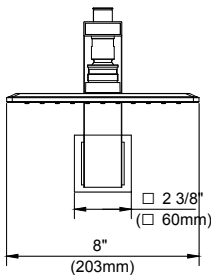

Flow Rate

Submittal Information:

Name: _____ Contractor: _____
Location: _____ Contact #: _____