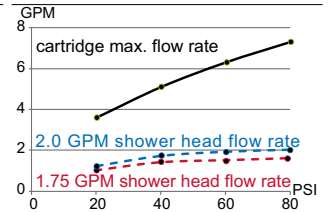

Flow Rate

Submittal Information:

Name: _____ Contractor: _____
Location: _____ Contact #: _____