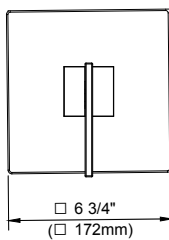

Flow Rate

Submittal Information:

Name: _____ Contractor: _____
Location: _____ Contact #: _____