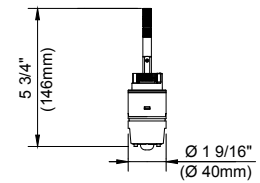

Flow Rate

Submittal Information:

Name: _____ Contractor: _____
Location: _____ Contact #: _____