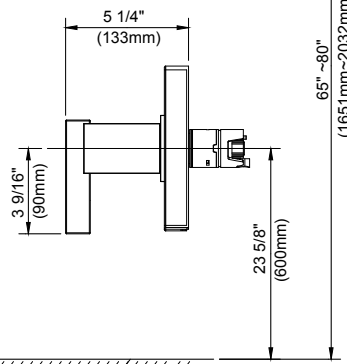

### Features/Benefits

- Requires Gerber Treysta® Rough-In, G00GS50 Series (Horizontal Inputs) or G00GS52 Series (Vertical Inputs), Sold Separately
- Includes Treysta® Ceramic Disc Pressure Balance Cartridge
- Includes Mono Chic® 5" x 8" Single Function Showerhead, D460066 (1.75 gpm) or D460059 (2.0 gpm)
- 1.75 gpm (6.6 L/min) Max Flow @ 80 psi (D511544TC)
- 2.0 gpm (7.6 L/min) Max Flow @ 80 psi (D512544TC)
- 15" Metal Shower Arm, D481144
- Finish-Matched Deep Wall Kit, D113001, Sold Separately
- Finish-Matched Shallow Wall Kit, GA663B11, Sold Separately

### Flow Rate