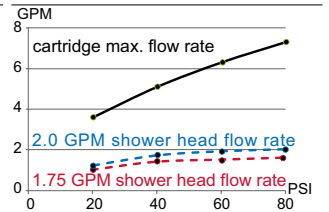

SPECIFICATIONS

Features/Benefits

- Diverter on Tub Spout (D511030TC and D512030TC Only)
- Requires Gerber Treysta® Rough-In, G00GS50 Series (Horizontal Inputs) or G00GS52 Series (Vertical Inputs), Sold Separately
- Includes Treysta® Ceramic Disc Pressure Balance Cartridge
- Includes Mono Chic® 4 1/2" Single Function Showerhead, D460057 (1.75 gpm) or D460058 (2.0 gpm)
- 1.75 gpm (6.6 L/min) Max Flow @ 80 psi (D511030TC/D501530TC Only)
- 2.0 gpm (7.6 L/min) Max Flow @ 80 psi (D512030TC/D512530TC Only)
- 6" Metal Shower Arm
- 6 1/2" Tub Spout, DA666934 (D511030TC/D512030TC Only)
- Finish-Matched Deep Wall Kit, D113001, Sold Separately
- Finish-Matched Shallow Wall Kit, GA663B11, Sold Separately

Available Color/Finishes

Color	Description
	Chrome

Please see danze.com or current price list for available finishes.
Finish is defined by additional suffix.

Standards & Certifications

Flow Rate

Submittal Information: