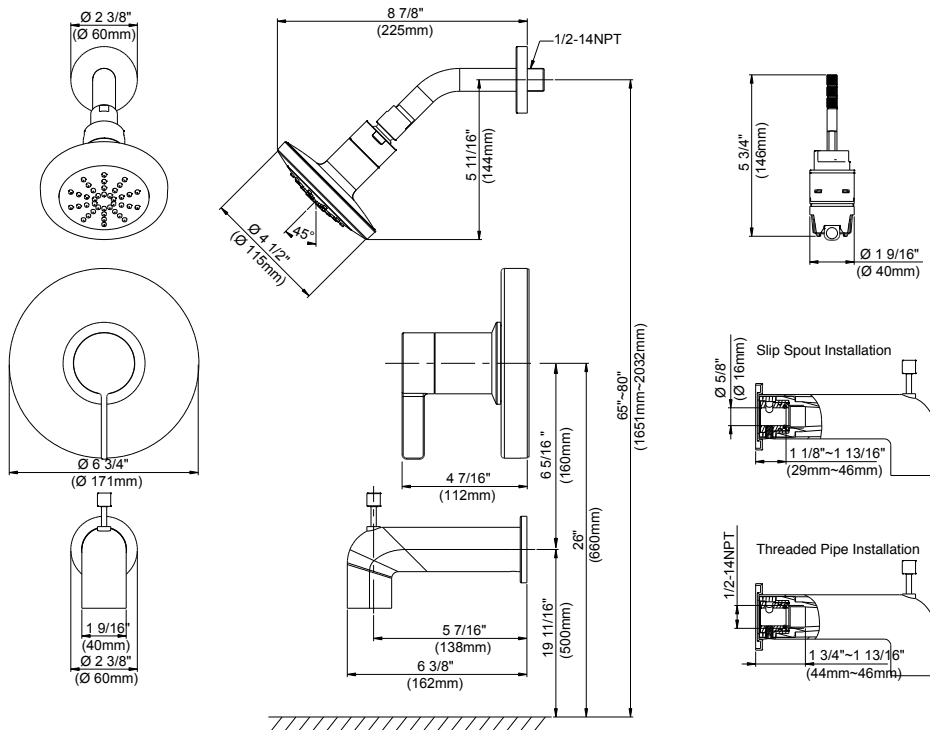

Standards & Certifications

Flow Rate

Submittal Information:

Name: _____ Contractor: _____
Location: _____ Contact #: _____