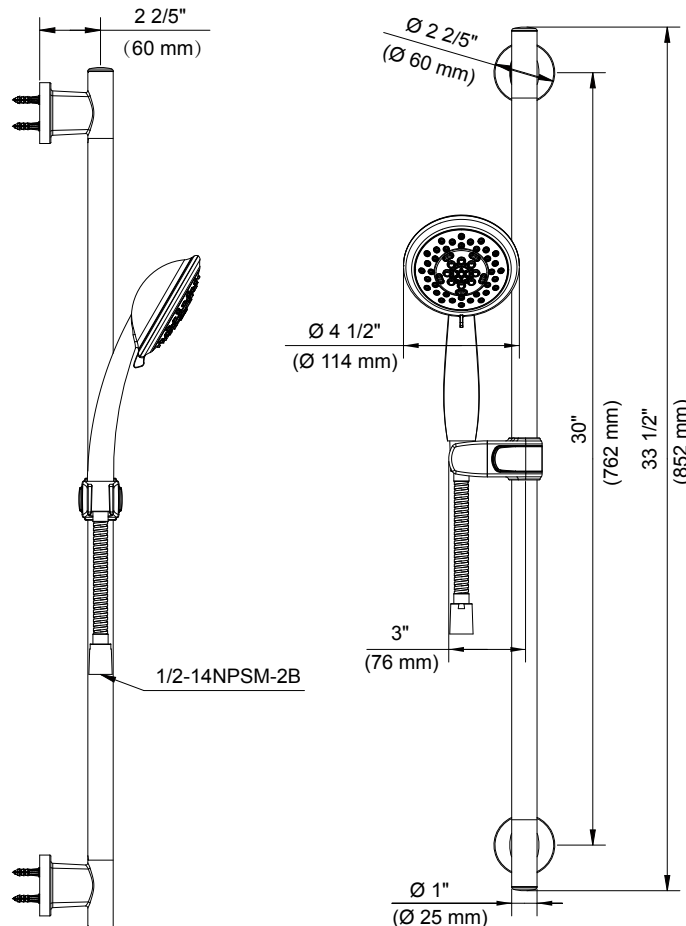

SPECIFICATIONS

VERSA™ 30" SLIDE BAR ASSEMBLY

Model

D461735

Description

- 5 function Florin™ handshower: wide, centerjet, aeration, massage and wide + centerjet
- With 30" Versa™ slide bar
- 72" metal hose
- Dual Valve™ technology
- 2.0gpm (7.6 L/min) maximum flow rate @20-80psi
- Meets CEC requirements

Flow Rate

Standards

• UPC/cUPC

• ASME A112.18.1M/ A112.18.1

Warranty

Danze products are covered by a manufacturer's limited "lifetime" warranty for manufacturing defects.

Finishes Available

- Chrome
- Other: Refer to Price List for additional finish