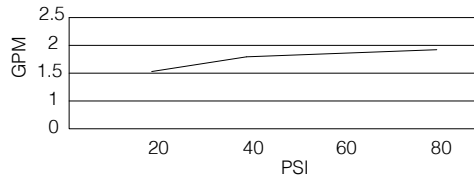

SPECIFICATIONS

VERSA™ 30" SLIDE BAR ASSEMBLY

Model

D461735

Description

- 5 function Florin™ handshower: wide, centerjet, aeration, massage and wide + centerjet
- With 30" Versa™ slide bar
- 72" metal hose
- Dual Valve™ technology
- 2.0gpm (7.6 L/min) maximum flow rate @20-80psi
- Meets CEC requirements

Flow Rate

Standards

• UPC/cUPC

• ASME A112.18.1M/ A112.18.1

Warranty

Danze products are covered by a manufacturer's limited "lifetime" warranty for manufacturing defects.

Finishes Available

- Chrome
- Other: Refer to Price List for additional finish