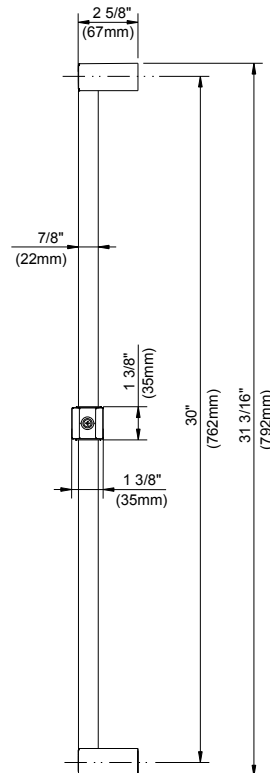

D461734

Submittal Information:

Name: _____
Location: _____

Contractor: _____
Contact #: _____