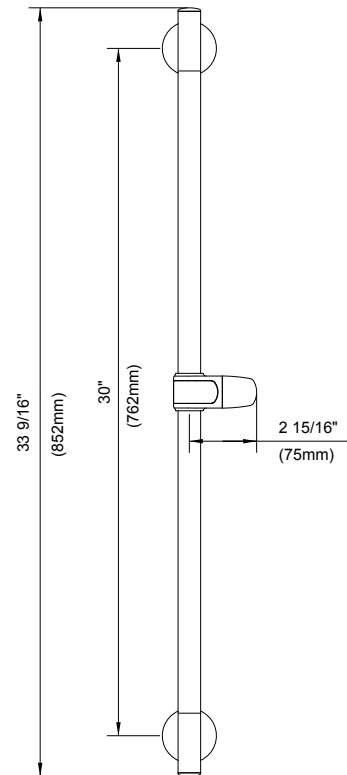

SPECIFICATIONS

Features/Benefits

- Angle and Height Adjustable
- Mounting Hardware Included

Available Color/Finishes

Color Description

Chrome

Please see danze.com or current price list for available finishes. Finish is defined by additional suffix.

Standards & Certifications

D469700