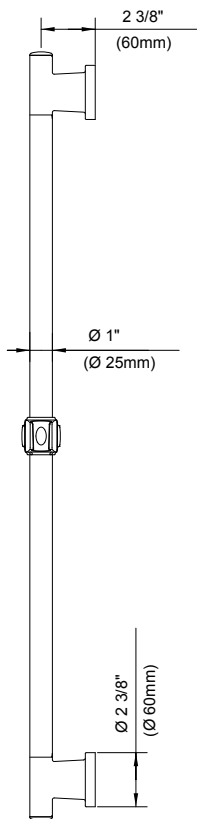

SPECIFICATIONS

Features/Benefits

- Angle and Height Adjustable
- Mounting Hardware Included

Available Color/Finishes

Color Description

Chrome

Please see danze.com or current price list for available finishes. Finish is defined by additional suffix.

Standards & Certifications

D469700

D461734

D469700

D461734

Submittal Information:

Name: _____
Location: _____

Contractor: _____
Contact #: _____