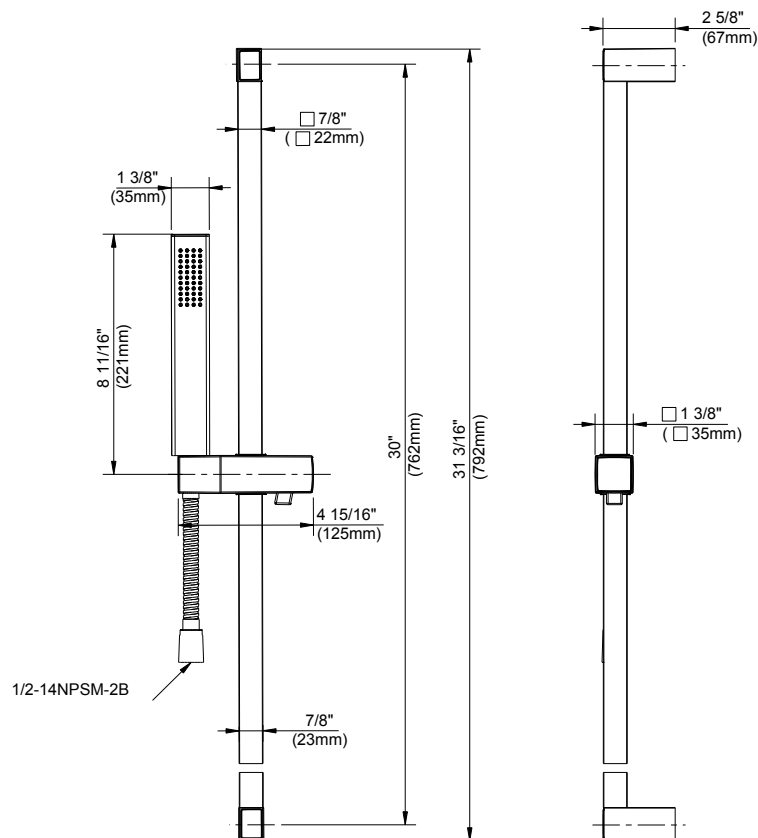

SPECIFICATIONS

Features/Benefits

- Single Function Rectangular Handshower
- With 30" Versa™ Square Slide Bar
- 72" Metal Hose
- 2.0 gpm Maximun Flow Rate @80 psi

Available Color/Finishes

Color	Description

Chrome

Please see danze.com or current price list for available finishes.
Finish is defined by additional suffix.

Standards & Certifications

Submittal Information:

Name: _____
Location: _____

Contractor: _____
Contact #: _____